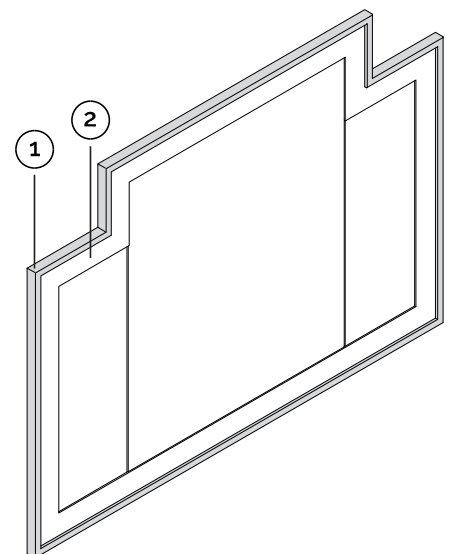

Devon&Devon

► SMALL VOGUE 1 / SMALL VOGUE 2

SCHEDA D'ORDINE - ORDER FORM - BESTELLFORMULAR - FICHE DE COMMANDE - FICHA DE PEDIDO - КАРТА ЗАКАЗА

1a

LACCATURA CORNICE ESTERNA DISPONIBILE NEI COLORI:

Lacquered external frame available in the colours - Lackierung des ausserlichen rahmens ist in den folgenden farben erhaeltlich - Laque des corniches externes disponibles dans les coloris - Lacado del marco exterior disponible en los colores - Лакирование внешняя рамка доступна в цветах

☐ DEEP BLACK

☐ PURE WHITE

☐ CREAM

☐ WARM GREY

☐ .....

☐ ANTIQUED ALUMINIUM LEAF

1b

☐ LUCIDO

Gloss - Glänzend - Brillante - Brillo - Глянцевая

☐ OPACO

Matte - Matt - Mate - Mate - Матовый

2a

LACCATURA CORNICE INTERNA DISPONIBILE NEI COLORI:

Lacquered internal frame available in the colours - Lackierung der innerlichen rahmens ist in den folgenden farben erhaeltlich - Laque des corniches internes disponibles dans les coloris - Lacado del marco interior disponible en los colores - Лакирование внутренняя рамка доступна в цветах

☐ DEEP BLACK

☐ PURE WHITE

☐ CREAM

☐ WARM GREY

☐ .....

☐ ANTIQUED ALUMINIUM LEAF

2b

☐ LUCIDO

Gloss - Glänzend - Brillante - Brillo - Глянцевая

☐ OPACO

Matte - Matt - Mate - Mate - Матовый

PERSONALIZZAZIONE DI DIMENSIONE E COLORE DISPONIBILE SU RICHIESTA:

CUSTOMIZATION OF DIMENSIONS AND COLOURS ARE AVAILABLE ON REQUEST
DER O.G. ARTIKEL KANN IN VERSCHIEDENEN AUSFUHRUNGEN UND SPEZIALANFERTIGUNGEN HERGESTELLT WERDEN: WIE FARBE UND GRÖSSE
PERSONNALISATION DE LA TAILLE ET LA COULEUR DISPONIBLES SUR DEMANDE
MEDIDA Y COLOR PERSONALIZADO BAJO PEDIDO
ПОД ЗАПРОС ВОЗМОЖНО ИЗМЕНИТЬ: РАЗМЕР, ЦВЕТ

update - July 2023