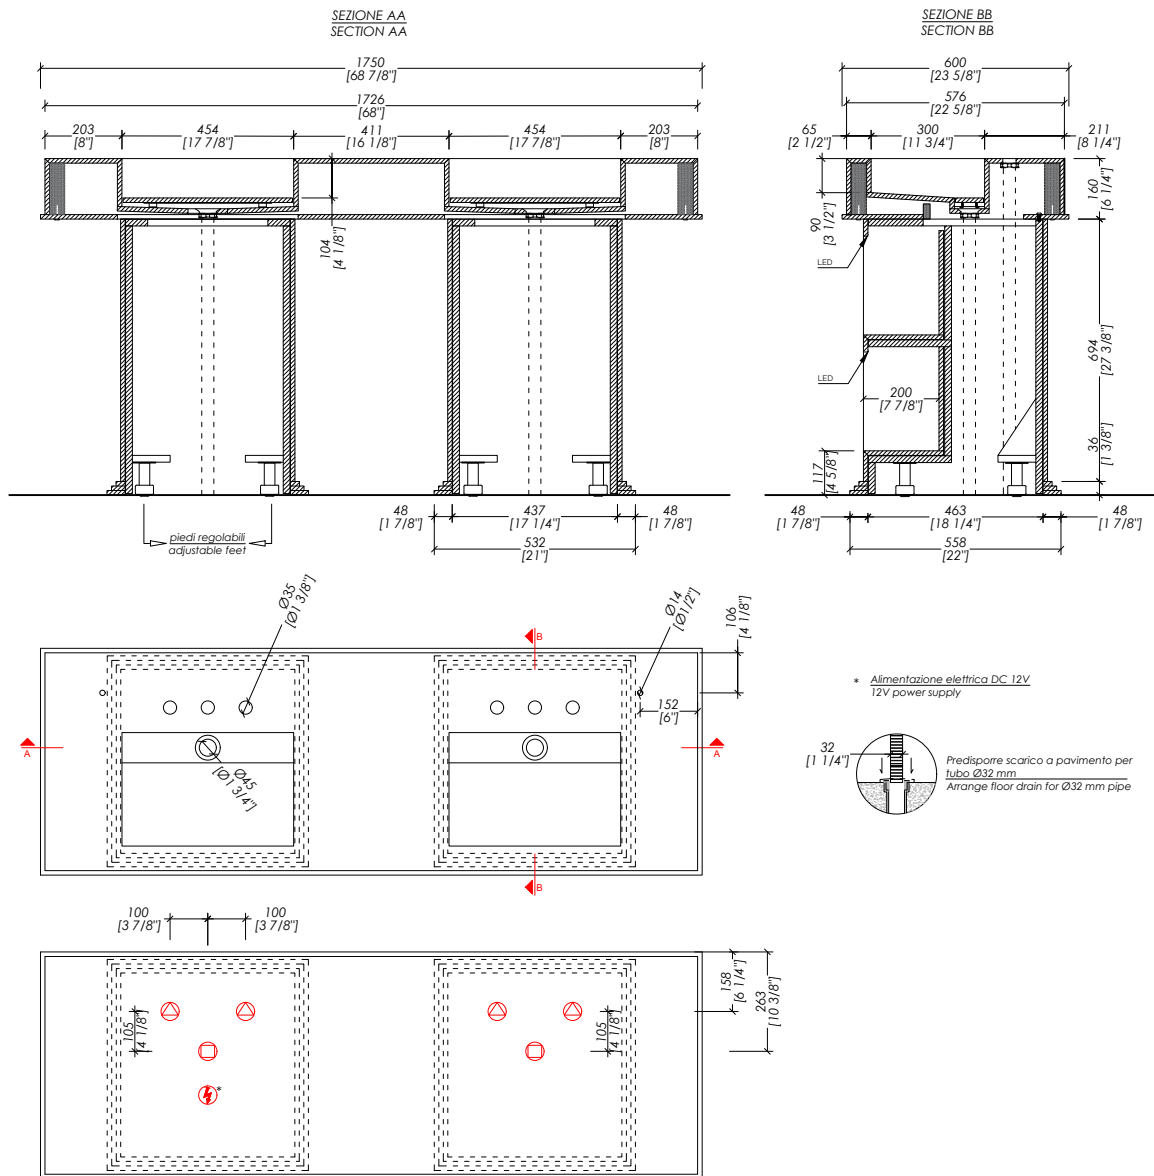

N.B. Tutte le misure sono in millimetri/pollici. Questo disegno è di proprietà Devon&Devon. Non può essere riprodotto o trasmesso a terzi senza autorizzazione.

- > DOUBLE VANITY UNIT > porcelain stoneware
FINISH: river jade | taj mahal | port laurent
- > MIRROR | TOWEL RAIL > brass
- > FINISH: chrome | light gold | polished nickel
- > LED: MAX 20 WATT
- > PACKAGING SIZE: inch H
- > WEIGHT: Lbs

N.B. All measurements are in millimetres/inch. This drawing is property of Devon&Devon. It may not be reproduced or transmitted to third parties without authorization.

Devon&Devon

MY LOVE WATER VANITY MEDIUM

Design by **Pierre-Yves Rochon**

updating 03|2024

> MOBILE PORTALAVABO > gres porcellanato
 FINITURA: river jade | taj mahal | port laurent
 > SPECCHIO | ASTA PORTA ASCIUGAMANO > ottone
 > FINITURA : cromo | oro chiaro | nickel lucido
 > LED : MAX 20 WATT
 > DIMENSIONE IMBALLO: mm H
 > PESO TOTALE: Kg

> DOUBLE VANITY UNIT > porcelain stoneware
 FINISH: river jade | taj mahal | port laurent
 > MIRROR | TOWEL RAIL > brass
 > FINISH : chrome | light gold | polished nickel
 > LED : MAX 20 WATT
 > PACKAGING SIZE: inch H
 > WEIGHT: Lbs