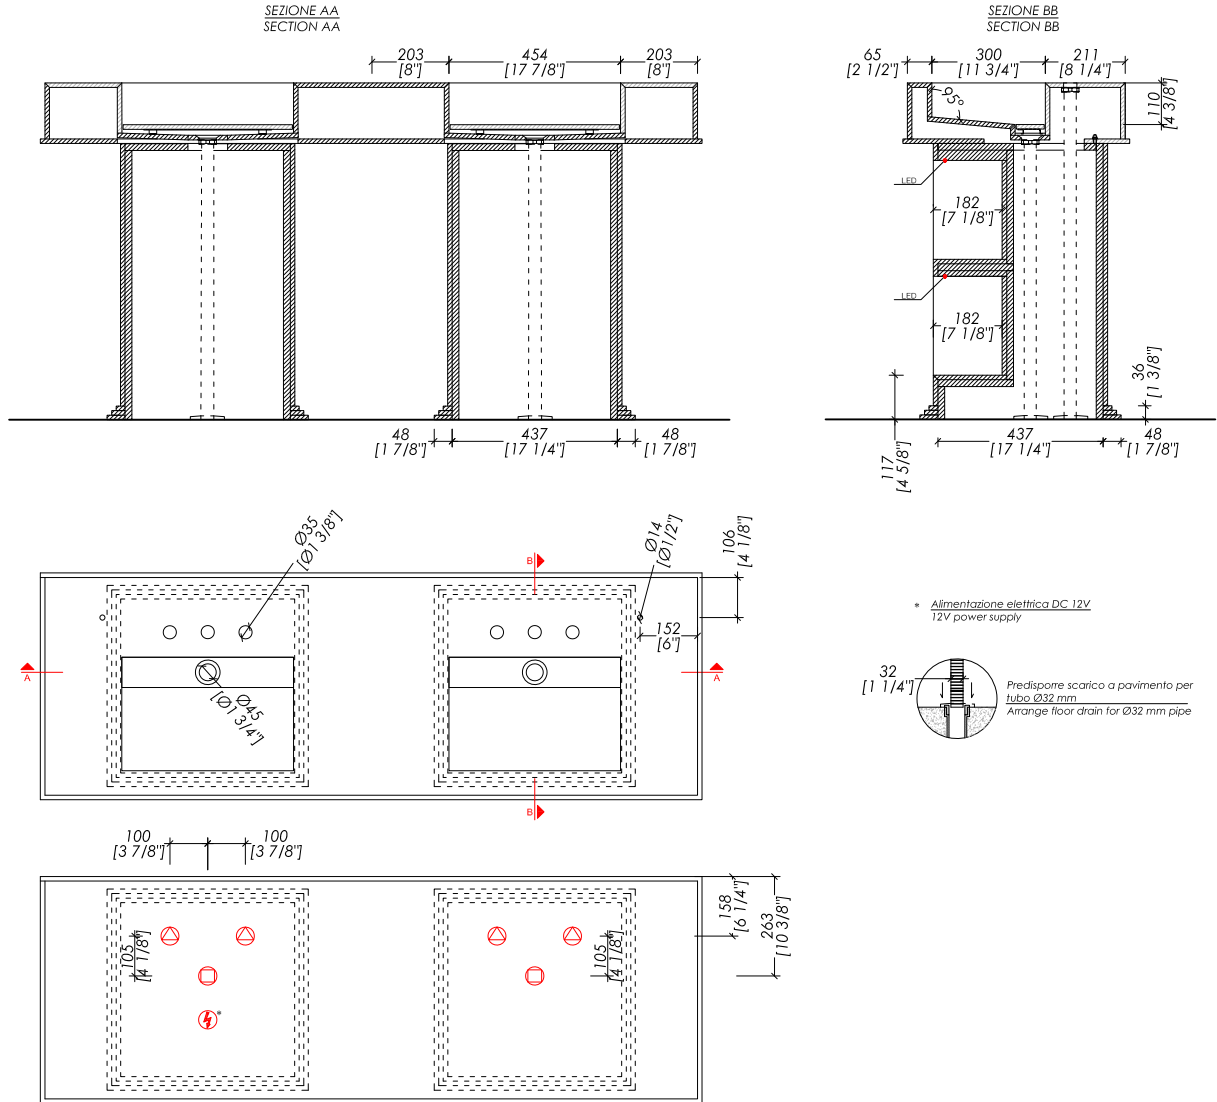

Devon&Devon

MY LOVE WATER VANITY MEDIUM

Design by **Pierre-Yves Rochon**

updating 02|2024

- > MOBILE PORTALAVABO > gres porcellanato
- FINITURA: river jade | taj mahal | port laurent
- > SPECCHIO | ASTA PORTA ASCIUGAMANO > ottone
- > FINITURA: cromo | oro chiaro | nickel lucido
- > LED : MAX 20 WATT
- > DIMENSIONE IMBALLO: mm H
- > PESO TOTALE: Kg

N.B. Tutte le misure sono in millimetri/pollici. Questo disegno è di proprietà Devon&Devon. Non può essere riprodotto o trasmesso a terzi senza autorizzazione.

- > DOUBLE VANITY UNIT > porcelain stoneware
- FINISH: river jade | taj mahal | port laurent
- > MIRROR | TOWEL RAIL > brass
- > FINISH : chrome | light gold | polished nickel
- > LED : MAX 20 WATT
- > PACKAGING SIZE: inch H
- > WEIGHT: Lbs

N.B. All measurements are in millimetres/inch. This drawing is property of Devon&Devon. It may not be reproduced or transmitted to third parties without authorization.