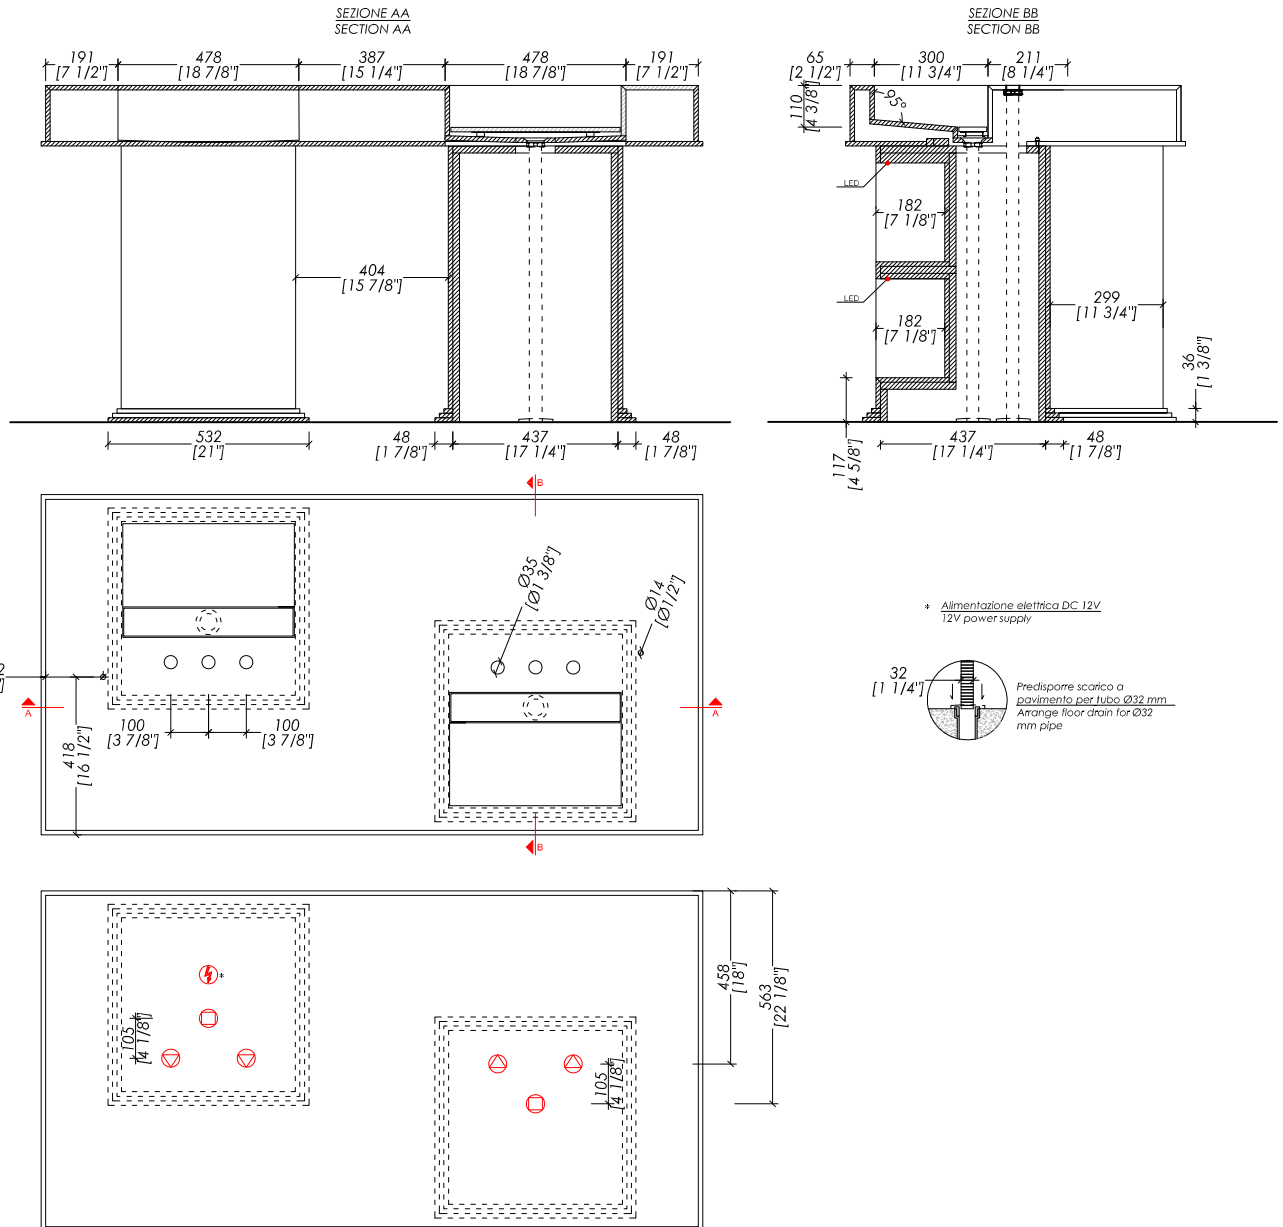

N.B. Tutte le misure sono in millimetri/pollici. Questo disegno è di proprietà Devon&Devon. Non può essere riprodotto o trasmesso a terzi senza autorizzazione.

- > DOUBLE VANITY UNIT > porcelain stoneware
- FINISH: river jade | taj mahal | port laurent
- > MIRROR | TOWEL RAIL > brass
- > FINISH: chrome | light gold | polished nickel
- > LED: MAX 20 WATT
- > PACKAGING SIZE: inch H
- > WEIGHT: Lbs

N.B. All measurements are in millimetres/inch. This drawing is property of Devon&Devon. It may not be reproduced or transmitted to third parties without authorization.

Devon&Devon

MY LOVE WATER VANITY MASTER

Design by **Pierre-Yves Rochon**

updating 02|2024

- > MOBILE PORTALAVABO > gres porcellanato
FINITURA: river jade | taj mahal | port laurent
- > SPECCHIO | ASTA PORTA ASCIUGAMANO > ottone
- > FINITURA: cromo | oro chiaro | nickel lucido
- > LED: MAX 20 WATT
- > DIMENSIONE IMBALLO: mm H
- > PESO TOTALE: Kg

- > DOUBLE VANITY UNIT > porcelain stoneware
FINISH: river jade | taj mahal | port laurent
- > MIRROR | TOWEL RAIL > brass
- > FINISH: chrome | light gold | polished nickel
- > LED: MAX 20 WATT
- > PACKAGING SIZE: inch H
- > WEIGHT: Lbs