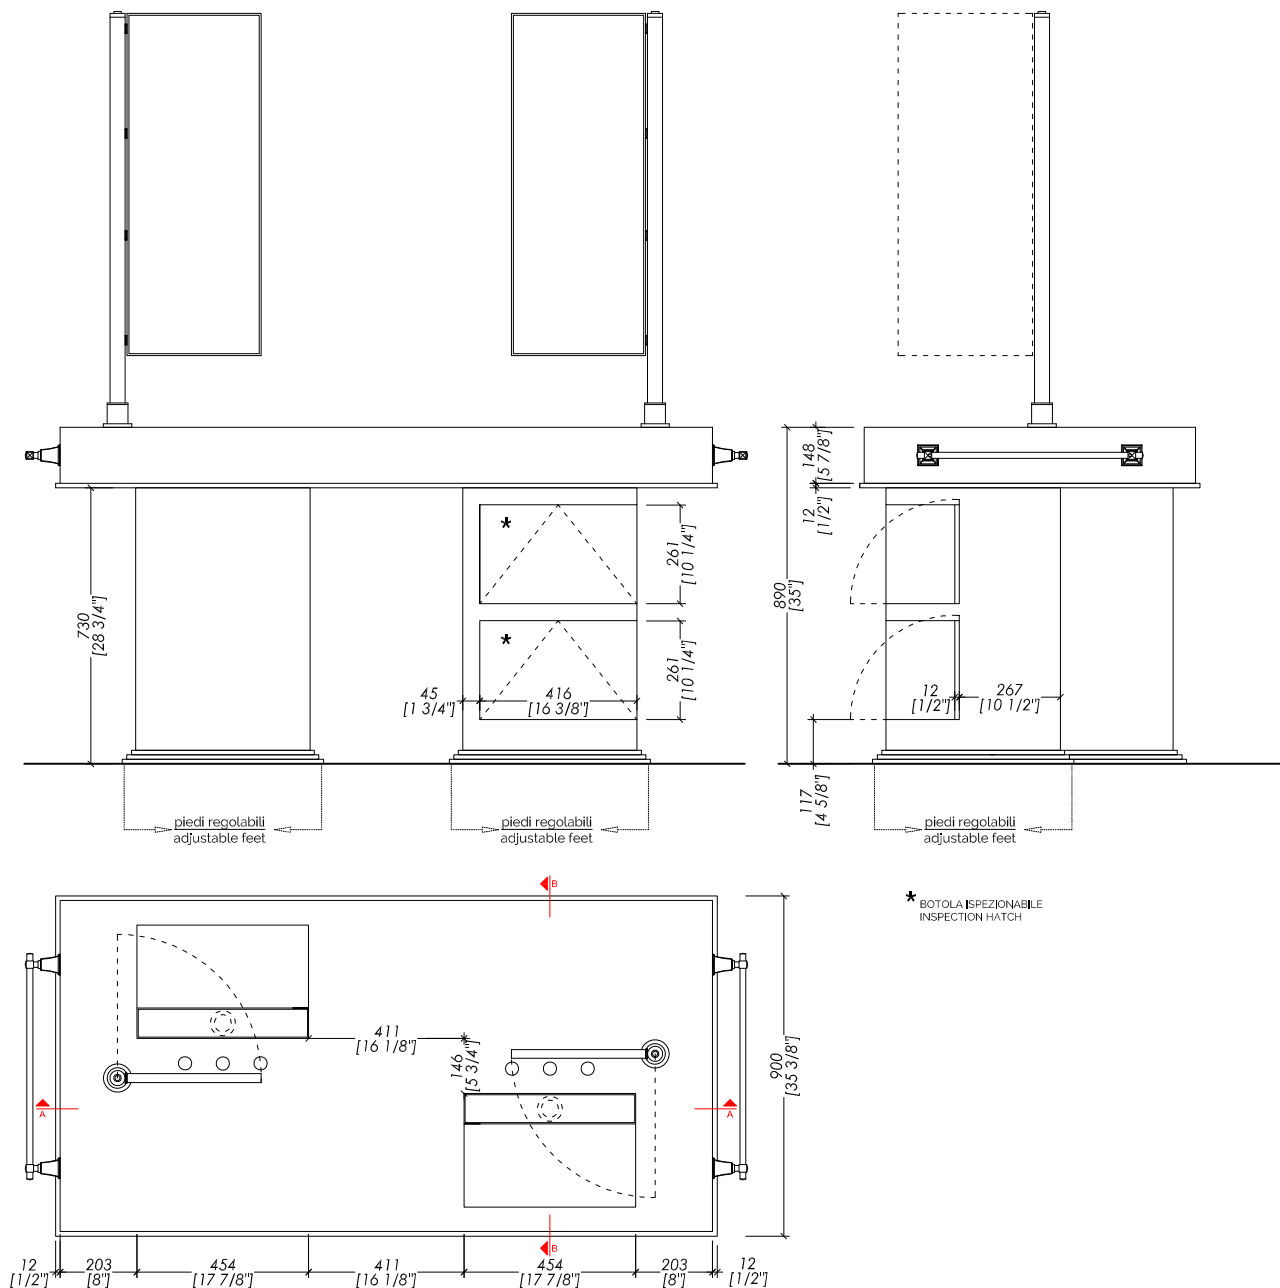

Devon&Devon

MY LOVE WATER VANITY MASTER

Design by **Pierre-Yves Rochon**

updating 02|2024

- > MOBILE PORTALAVABO > gres porcellanato
- FINITURA: river jade | taj mahal | port laurent
- > SPECCHIO | ASTA PORTA ASCIUGAMANO > ottone
- > FINITURA: cromo | oro chiaro | nickel lucido
- > LED: MAX 20 WATT
- > DIMENSIONE IMBALLO: mm H
- > PESO TOTALE: Kg

N.B. Tutte le misure sono in millimetri/pollici. Questo disegno è di proprietà Devon&Devon. Non può essere riprodotto o trasmesso a terzi senza autorizzazione.

- > DOUBLE VANITY UNIT > porcelain stoneware
- FINISH: river jade | taj mahal | port laurent
- > MIRROR | TOWEL RAIL > brass
- > FINISH: chrome | light gold | polished nickel
- > LED: MAX 20 WATT
- > PACKAGING SIZE: inch H
- > WEIGHT: Lbs

N.B. All measurements are in millimetres/inch. This drawing is property of Devon&Devon. It may not be reproduced or transmitted to third parties without authorization.