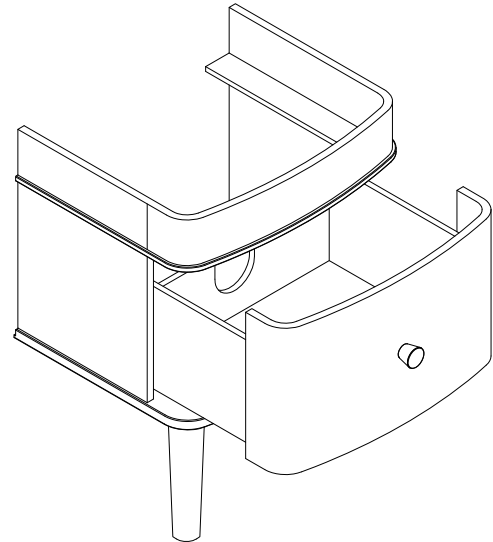

Devon&Devon

MUSIC JUNIOR

design Ufficio Stile

> MOBILE

MATERIALE > legno laccato o impiallacciato
FINITURA: deep black | pure white | cream | warm grey | antiqued aluminium leaf | toulipier

> TOP IN MARMO

FINITURA: Granito Nero Assoluto | Calacatta Oro

> LAVABO SOTTOPIANO COMPATIBILE:

ROSE; BABYLON CERAMIC; SWINDON; WHITE 50; WHITE 56

> DIMENSIONE IMBALLO: mm /H

> PESO TOTALE: 136 Kg

> VANITY UNIT

MATERIAL > lacquered or veneered wood

FINISH: deep black | pure white | cream | warm grey | antiqued aluminium leaf | toulipier

> MARBLE TOP

FINISH: Granito Nero Assoluto | Calacatta Oro

> UNDER COUNTERTOP BASIN COMPATIBLE:

ROSE; BABYLON CERAMIC; SWINDON; WHITE 50; WHITE 56

> PACKAGING SIZE: inch /H

> TOTAL WEIGHT: 300 Lbs

N.B. Tutte le misure sono in millimetri/pollici. Questo disegno è di proprietà Devon&Devon. Non può essere riprodotto o trasmesso a terzi senza autorizzazione.

N.B. All measurements are in millimetres/inch. This drawing is property of Devon&Devon. It may not be reproduced or transmitted to third parties without authorization.