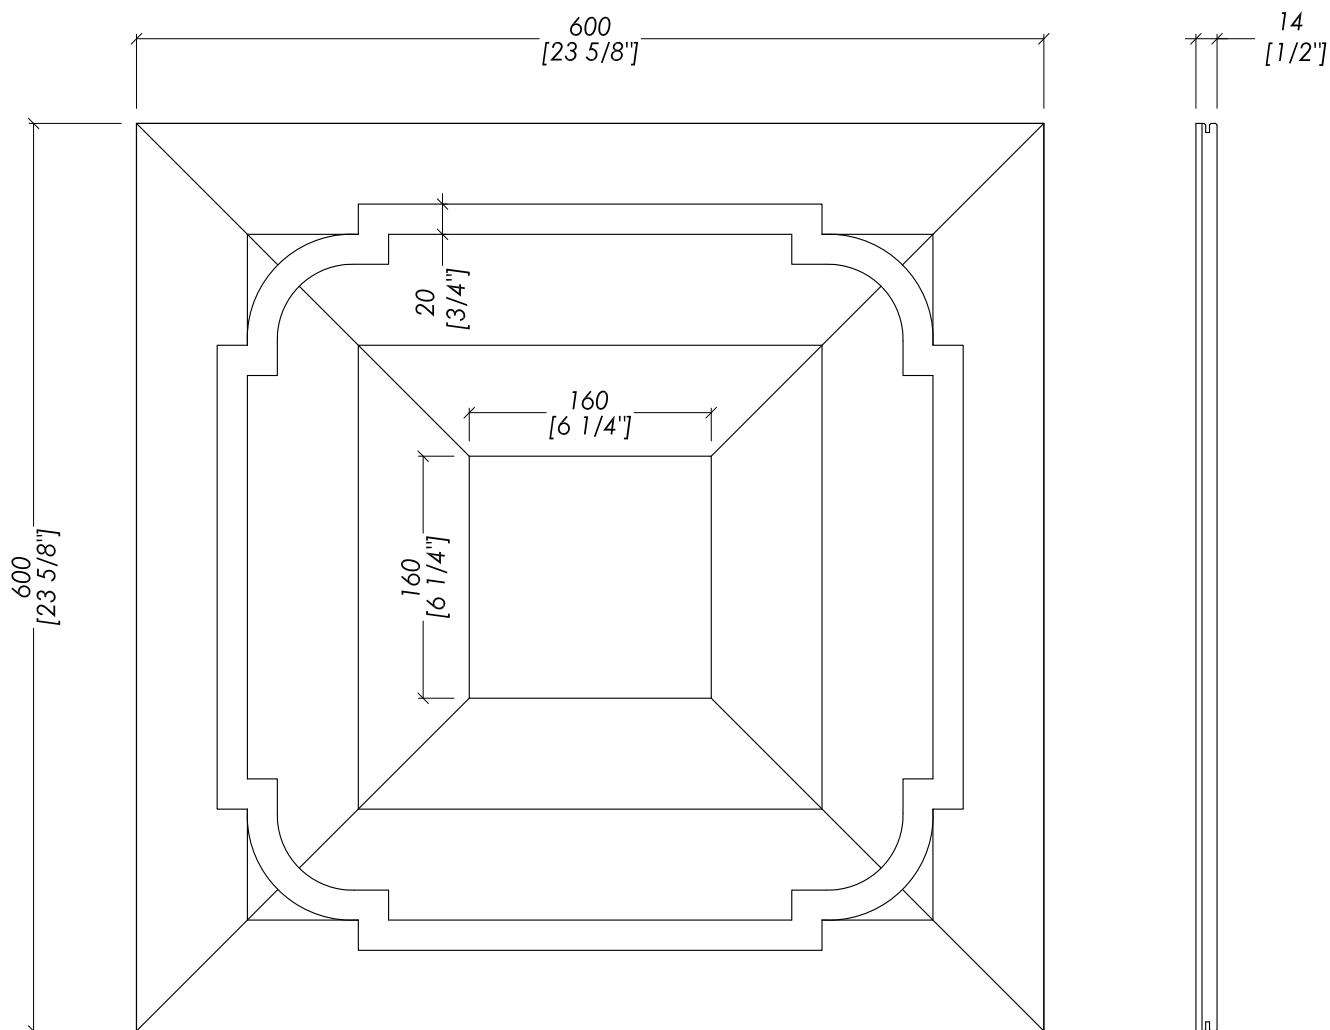

Devon&Devon

INTARSIA

updating 01|2019

DDL76

- > PAVIMENTO IN LEGNO
- > MATERIALE > rovere | wengé | betulla
- FINITURA: light
- > TOLLERANZA:
- LUNGHEZZA, LARGHEZZA: $\pm 0,4 \%$
- SPESSORE: $\pm 0,3 \%$
- > DIMENSIONE IMBALLO: mm 630x610x75 H - 4 pz.
- > PESO TOTALE: 16 Kg

N.B. Tutte le misure sono in millimetri/pollici. Questo disegno è di proprietà Devon&Devon. Non può essere riprodotto o trasmesso a terzi senza autorizzazione.

- > WOOD FLOORING
- > MATERIAL > oak | wengé | birch
- FINISH: light
- > TOLERANCE:
- LENGHT, WIDTH: $\pm 0,4 \%$
- THICKNESS: $\pm 0,3 \%$
- > PACKAGING SIZE: inch 24 3/4"x24"x3" H - 4 pcs.
- > WEIGHT: 35,3 Lbs

N.B. All measurements are in millimetres/inch. This drawing is property of Devon&Devon. It may not be reproduced or transmitted to third parties without authorization.