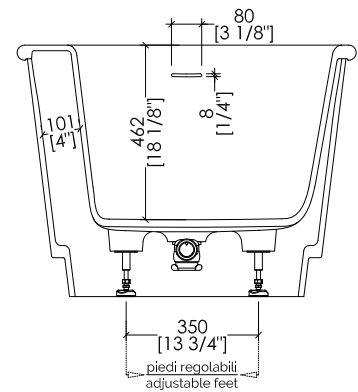

Devon&Devon

HOLIDAY

designed in collaboration with **Gensler**

> OGNI VASCA È COMPRESIVA DI PILETTA CON COVER IN WHITE TEC PLUS E SIFONE (EACC571).

> SE È RICHIESTA LA FORATURA, SPECIFICARE IL MODELLO DEL RUBINETTO (SOLO PRODOTTI DEVON&DEVON) E LA POSIZIONE (CENTRALE, DESTRA O SINISTRA).

> DRAIN WITH COVER IN WHITE TEC PLUS AND SIPHONED TRAP ASSEMBLY INCLUDED (EACC571).

> SHOULD YOU REQUIRE PRE-DRILLED HOLES FOR A DECK-MOUNTED TAP, PLEASE SPECIFY THE POSITION (CENTERED, RIGHT OR LEFT) AS WELL AS THE TAP

HOLIDAY_DD; HOLIDAY(1-2-3-5)F_DD

> VASCA:
MATERIALE: white tec plus
FINITURA: bianca opaca
> TOLLERANZA: ± 8mm
> DIMENSIONE IMBALLO: mm 1885x1025x885 H
> PESO NETTO: 171 Kg
> PESO LORDO: 221 Kg
> VOLUME: 280 L > considerando il limite di capienza al troppopieno

> BATHTUB
MATERIAL: white tec plus
FINISH: white matt
> TOLERANCE: ± 3/8"
> PACKAGING SIZE: inch 74 1/4"x 40 3/8"x 34 7/8" H
> NET WEIGHT: 377 Lbs
> GROSS WEIGHT: 487 Lbs
> VOLUME: 74 Gal > considering the capacity of the water to the overflow

N.B. Tutte le misure sono in millimetri/pollici. Questo disegno è di proprietà Devon&Devon. Non può essere riprodotto o trasmesso a terzi senza autorizzazione.

N.B. All measurements are in millimetres/inch. This drawing is property of Devon&Devon. It may not be reproduced or transmitted to third parties without authorization.