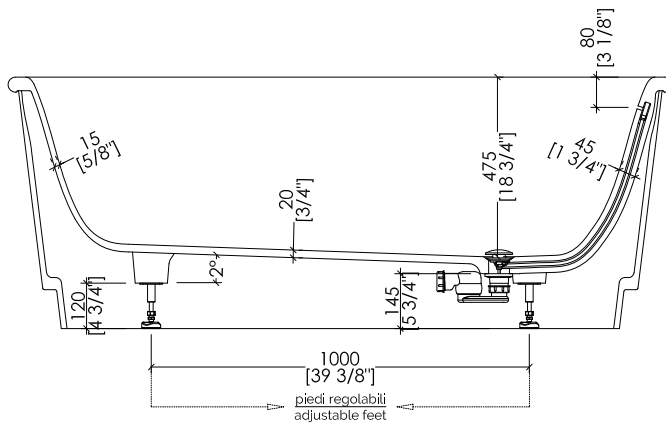

Devon&Devon

HOLIDAY

designed in collaboration with **Gensler**

> OGNI VASCA È COMPRESIVA DI PILETTA CON COVER IN WHITE TEC PLUS E SIFONE (EACC571).

> SE È RICHIESTA LA FORATURA, SPECIFICARE IL MODELLO DEL RUBINETTO (SOLO PRODOTTI DEVON&DEVON) E LA POSIZIONE (CENTRALE, DESTRA O SINISTRA).

> DRAIN WITH COVER IN WHITE TEC PLUS AND SIPHONED TRAP ASSEMBLY INCLUDED (EACC571).

> SHOULD YOU REQUIRE PRE-DRILLED HOLES FOR A DECK-MOUNTED TAP, PLEASE SPECIFY THE POSITION (CENTERED, RIGHT OR LEFT) AS WELL AS THE TAP

HOLIDAY_DD; HOLIDAY(1-2-3-5)F_DD

> VASCA:
MATERIALE: white tec plus
FINITURA: bianca opaca
> TOLLERANZA: ± 8mm
> DIMENSIONE IMBALLO: mm 1885x1025x885 H
> PESO NETTO: 171 Kg
> PESO LORDO: 221 Kg
> VOLUME: 280 L > considerando il limite di capienza al troppopieno

> BATHTUB
MATERIAL: white tec plus
FINISH: white matt
> TOLERANCE: ± 3/8"
> PACKAGING SIZE: inch 74 1/4"x 40 3/8"x 34 7/8" H
> NET WEIGHT: 377 Lbs
> GROSS WEIGHT: 487 Lbs
> VOLUME: 74 Gal > considering the capacity of the water to the overflow

N.B. Tutte le misure sono in millimetri/pollici. Questo disegno è di proprietà Devon&Devon. Non può essere riprodotto o trasmesso a terzi senza autorizzazione.

N.B. All measurements are in millimetres/inch. This drawing is property of Devon&Devon. It may not be reproduced or transmitted to third parties without authorization.