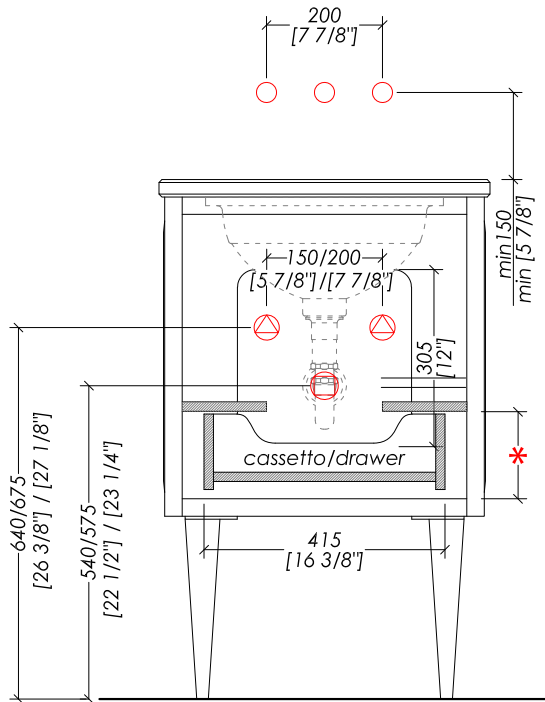

Devon&Devon

HIM

design Ufficio Stile

● LE QUOTE CONSIGLIATE PER I FORI SONO VALIDE SOLO PER RUBINETTERIE Devon&Devon

● SUGGESTED TAP HOLES DIMENSIONS ARE VALID ONLY FOR Devon&Devon TAPS

* RIPIANO RIMOVIBILE

* REMOVABLE SHELF

△ PREDISPOSIZIONE PER ADDUZIONE ACQUA

△ POSITION FOR WATER INLET

□ PREDISPOSIZIONE PER SIFONE A S 2DDA325

□ POSITION FOR SIPHON 2DDA325

updating 02|2019

> MOBILE PORTALAVABO

> STRUTTURA e GAMBE > metallo

FINITURA: oro rosa | oro chiaro | nickel lucido | nickel nero | cromo

> INTERNO > legno

FINITURA: nera

> TOP > marmo

FINITURA: Crema Extra | Bianco Sivec | Calacatta Borghini | Bianco Afyon Granito Nero Assoluto | Nero Marquina | Grigio Grafite | Bianco Carrara

> SPECCHIO: Bronzo | Anticato | Fumé | Argento

> LAVABI SOTTO-PIANO COMPATIBILI: BABYLON CERAMIC

> DIMENSIONE IMBALLO: mm 840x740x780H (mobile)

> PESO TOTALE: 65 Kg

> VANITY UNIT

> STRUCTURE and LEGS > metal

FINISH: rose gold | light gold | polished nickel | black nickel | chrome

> INSIDE > wood

FINISH: black

> TOP > marble

FINISH: Crema Extra | White Sivec | Calacatta Borghini | White Afyon | Deep Black Granite | Black Marquina | Graphite Grey | White Carrara

> MIRROR: Bronze | Antique | Smoked | Silver

> UNDER COUNTERTOP BASIN COMPATIBLE: BABYLON CERAMIC

> PACKAGING SIZE: inch 33 1/8" x 29 1/8" x 30 3/4" H (vanity unit)

> WEIGHT: 143.3 Lbs

N.B. Tutte le misure sono in millimetri/pollici. Questo disegno è di proprietà Devon&Devon. Non può essere riprodotto o trasmesso a terzi senza autorizzazione.

N.B. All measurements are in millimetres/inch. This drawing is property of Devon&Devon. It may not be reproduced or transmitted to third parties without authorization.