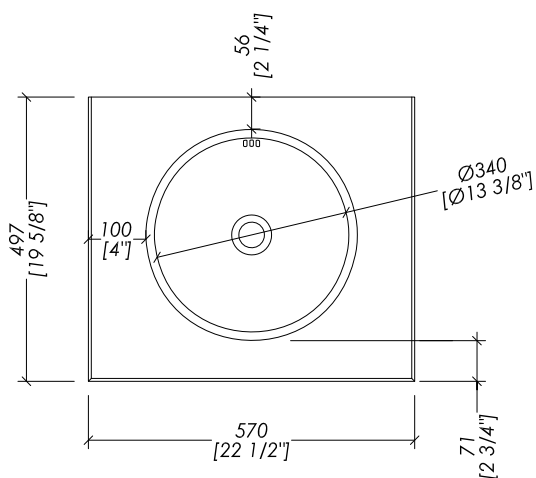

Devon&Devon

HIM

design Ufficio Stile

● LE QUOTE CONSIGLIATE PER I FORI SONO VALIDE SOLO PER RUBINETTERIE Devon&Devon

● SUGGESTED TAP HOLES DIMENSIONS ARE VALID ONLY FOR Devon&Devon TAPS

⊠ PREDISPOSIZIONE PER ADDUZIONE ACQUA

⊠ PREDISPOSIZIONE PER SIFONE A S 2DDA325

⊠ POSITION FOR WATER INLET

⊠ POSITION FOR SIPHON 2DDA325

updating 02|2019

> MOBILE PORTALAVABO

- > STRUTTURA e GAMBE > metallo
- FINITURA: oro rosa | oro chiaro | nickel lucido | nickel nero | cromo
- > INTERNO > legno
- FINITURA: nera
- > TOP > marmo
- FINITURA: Crema Extra | Bianco Sivec | Calacatta Borghini | Bianco Afyon
- Granito Nero Assoluto | Nero Marquina | Grigio Grafite | Bianco Carrara
- > SPECCHIO: Bronzo | Anticato | Fumé | Argento
- > LAVABI SOTTO-PIANO COMPATIBILI: BABYLON CERAMIC
- > DIMENSIONE IMBALLO: mm 840x740x780H (mobile)
- > PESO TOTALE: 65 Kg

N.B. Tutte le misure sono in millimetri/pollici. Questo disegno è di proprietà Devon&Devon. Non può essere riprodotto o trasmesso a terzi senza autorizzazione.

> VANITY UNIT

- > STRUCTURE and LEGS > metal
- FINISH: rose gold | light gold | polished nickel | black nickel | chrome
- > INSIDE > wood
- FINISH: black
- > TOP > marble
- FINISH: Crema Extra | White Sivec | Calacatta Borghini | White Afyon | Deep Black Granite | Black Marquina | Graphite Grey | White Carrara
- > MIRROR: Bronze | Antique | Smoked | Silver
- > UNDER COUNTERTOP BASIN COMPATIBLE: BABYLON CERAMIC
- > PACKAGING SIZE: inch 33 1/8" x 29 1/8" x 30 3/4"H (vanity unit)
- > WEIGHT: 143.3 Lbs

N.B. All measurements are in millimetres/inch. This drawing is property of Devon&Devon. It may not be reproduced or transmitted to third parties without authorization.