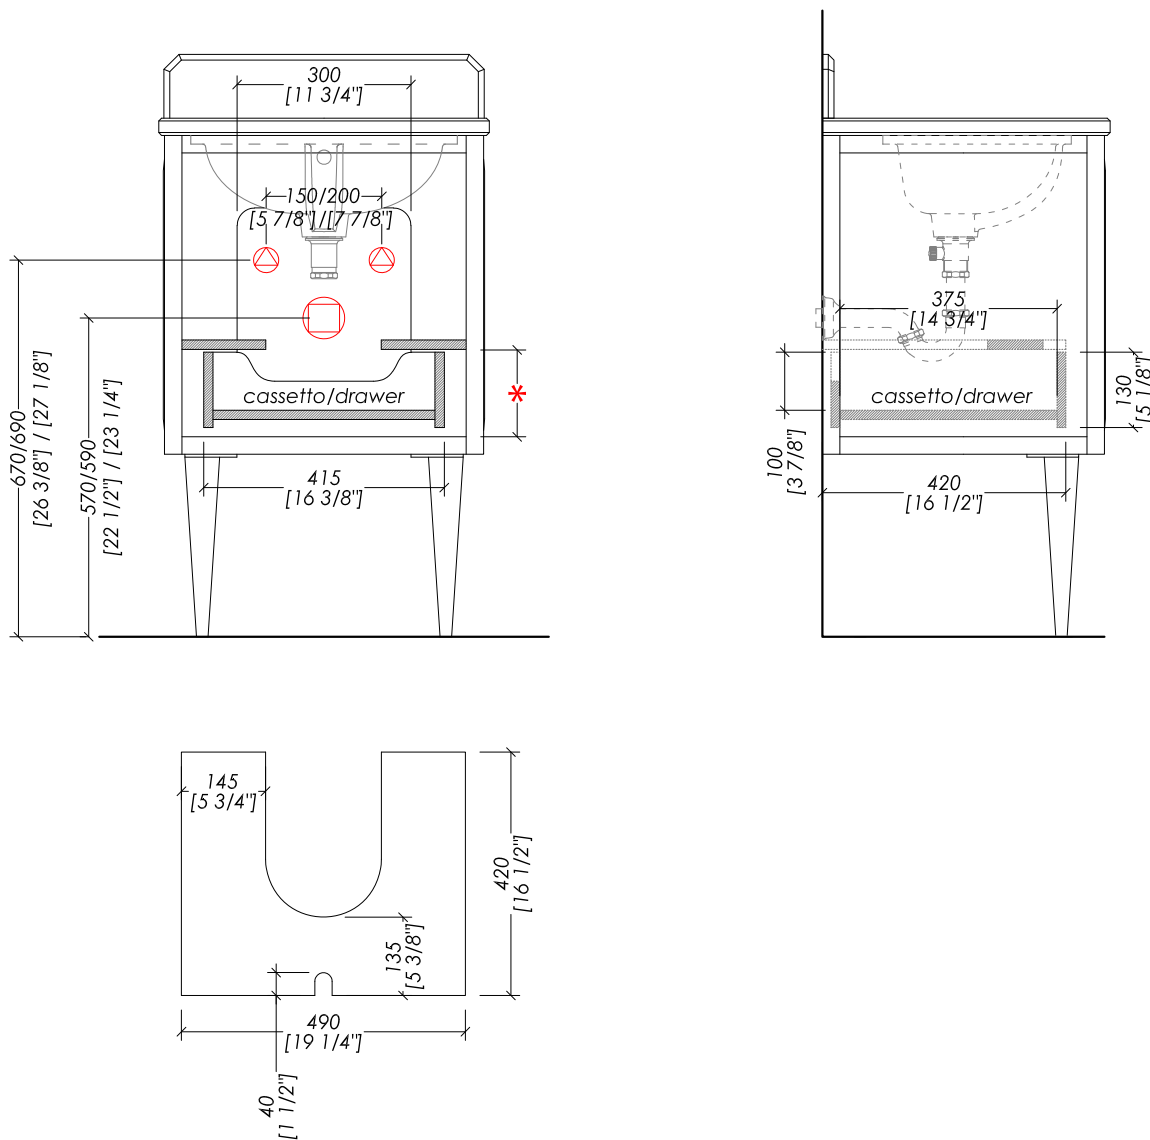

Devon&Devon

HER

design Ufficio Stile

* RIPIANO RIMOVIBILE

PREDISPOSIZIONE PER ADDUZIONE ACQUA

PREDISPOSIZIONE PER SIFONE A S 2DDA325

* REMOVABLE SHELF

POSITION FOR WATER INLET

POSITION FOR SIPHON 2DDA325

updating 02|2019

> MOBILE PORTALAVABO

> STRUTTURA e GAMBE > metallo

FINITURA: oro rosa | oro chiaro | nickel lucido | nickel nero | cromo

> INTERNO > legno

FINITURA: nera

> TOP > marmo

FINITURA: Crema Extra | Bianco Sivec | Calacatta Borghini | Bianco Afyon | Granito Nero Assoluto | Nero Marquina | Grigio Grafite | Bianco Carrara

> SPECCHIO: Bronzo | Anticato | Fumé | Argento

> LAVABI SOTTO-PIANO COMPATIBILI: WHITE 46

> DIMENSIONE IMBALLO: mm 840x740x780H (mobile)

> PESO TOTALE: 65 Kg

N.B. Tutte le misure sono in millimetri/pollici. Questo disegno è di proprietà Devon&Devon. Non può essere riprodotto o trasmesso a terzi senza autorizzazione.

> VANITY UNIT

> STRUCTURE and LEGS > metal

FINISH: rose gold | light gold | polished nickel | black nickel | chrome

> INSIDE > wood

FINISH: black

> TOP > marble

FINISH: Crema Extra | White Sivec | Calacatta Borghini | White Afyon | Deep Black Granite | Black Marquina | Graphite Grey | White Carrara

> MIRROR: Bronze | Antique | Smoked | Silver

> UNDER COUNTERTOP BASIN COMPATIBLE: WHITE 46

> PACKAGING SIZE: inch 33 1/8" x 29 1/8" x 30 3/4"H (vanity unit)

> WEIGHT: 143.3 Lbs

N.B. All measurements are in millimetres/inch. This drawing is property of Devon&Devon. It may not be reproduced or transmitted to third parties without authorization.