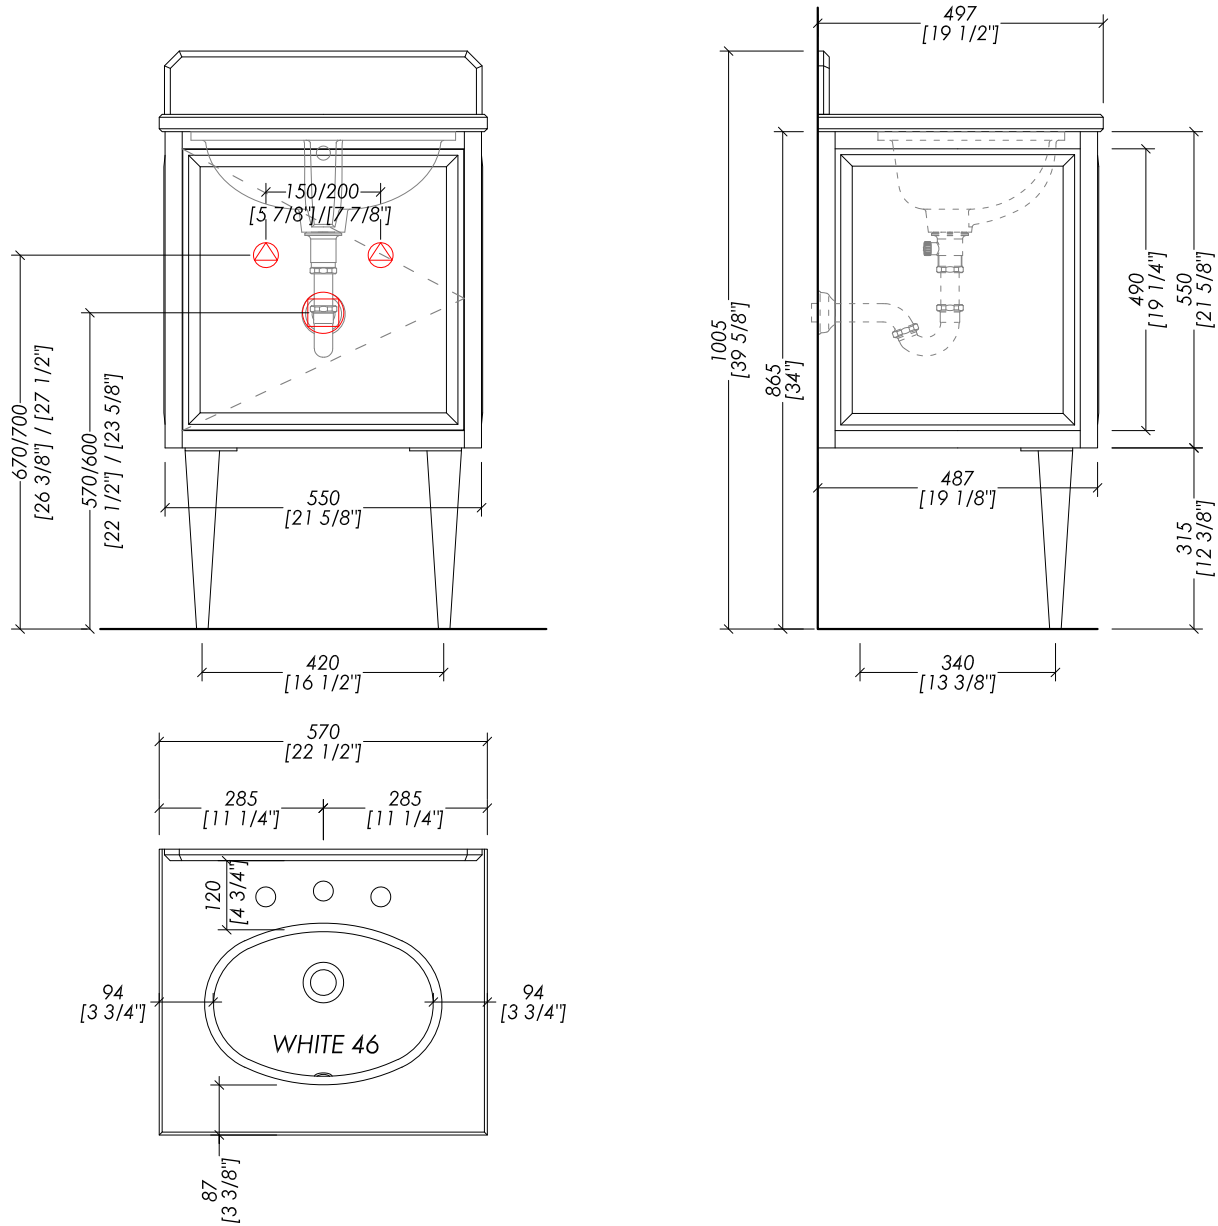

Devon&Devon

HER

design Ufficio Stile

PREDISPOSIZIONE PER ADDUZIONE ACQUA

PREDISPOSIZIONE PER SIFONE A S 2DDA325

POSITION FOR WATER INLET

POSITION FOR SIPHON 2DDA325

updating 02|2019

> MOBILE PORTALAVABO

> STRUTTURA e GAMBE > metallo

FINITURA: oro rosa | oro chiaro | nickel lucido | nickel nero | cromo

> INTERNO > legno

FINITURA: nera

> TOP > marmo

FINITURA: Crema Extra | Bianco Sivec | Calacatta Borghini | Bianco Afyon | Granito Nero Assoluto | Nero Marquina | Grigio Grafite | Bianco Carrara

> SPECCHIO: Bronzo | Anticato | Fumé | Argento

> LAVABI SOTTO-PIANO COMPATIBILI: WHITE 46

> DIMENSIONE IMBALLO: mm 840x740x780H (mobile)

> PESO TOTALE: 65 Kg

N.B. Tutte le misure sono in millimetri/pollici. Questo disegno è di proprietà Devon&Devon. Non può essere riprodotto o trasmesso a terzi senza autorizzazione.

> VANITY UNIT

> STRUCTURE and LEGS > metal

FINISH: rose gold | light gold | polished nickel | black nickel | chrome

> INSIDE > wood

FINISH: black

> TOP > marble

FINISH: Crema Extra | White Sivec | Calacatta Borghini | White Afyon | Deep Black Granite | Black Marquina | Graphite Grey | White Carrara

> MIRROR: Bronze | Antique | Smoked | Silver

> UNDER COUNTERTOP BASIN COMPATIBLE: WHITE 46

> PACKAGING SIZE: inch 33 1/8" x 29 1/8" x 30 3/4"H (vanity unit)

> WEIGHT: 143.3 Lbs

N.B. All measurements are in millimetres/inch. This drawing is property of Devon&Devon. It may not be reproduced or transmitted to third parties without authorization.