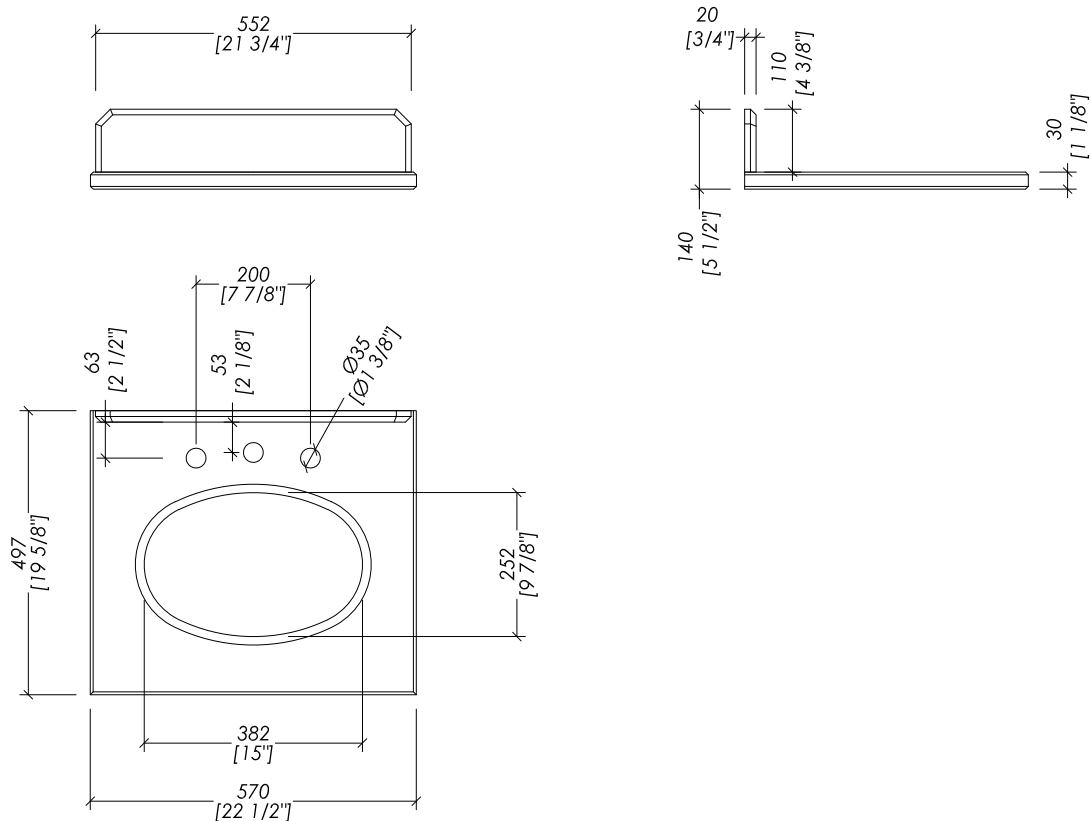

Devon&Devon

HER

design Ufficio Stile

updating 02|2019

> TOP IN MARMO

- > IL MARMO NON È PROTETTO CON IMPREGNANTE
- > LE QUOTE RELATIVE AI FORI E DISTANZE DEI FORI SONO VALIDE SOLO PER RUBINETTERIE Devon&Devon
- > LAVABI SOTTO-PIANO COMPATIBILI: WHITE 46
- > DIMENSIONE IMBALLO: mm 730x280x700H (top)
- > PESO TOTALE: ..... Kg

N.B. Tutte le misure sono in millimetri/pollici. Questo disegno è di proprietà Devon&Devon. Non può essere riprodotto o trasmesso a terzi senza autorizzazione.

> MARBLE TOP

- > MARBLE DOES NOT HAVE A PROTECTED FINISH
- > THE RELATIVE DIMENSIONS AND DISTANCES BETWEEN TAP HOLES ARE VALID ONLY FOR Devon&Devon TAPS
- > UNDER COUNTERTOP BASIN COMPATIBLE: WHITE 46
- > PACKAGING SIZE: inch 28 3/4' x 11' x 27 1/2'H (top)
- > TOTAL WEIGHT: : ..... Lbs

N.B. All measurements are in millimetres/inch. This drawing is property of Devon&Devon. It may not be reproduced or transmitted to third parties without authorization.