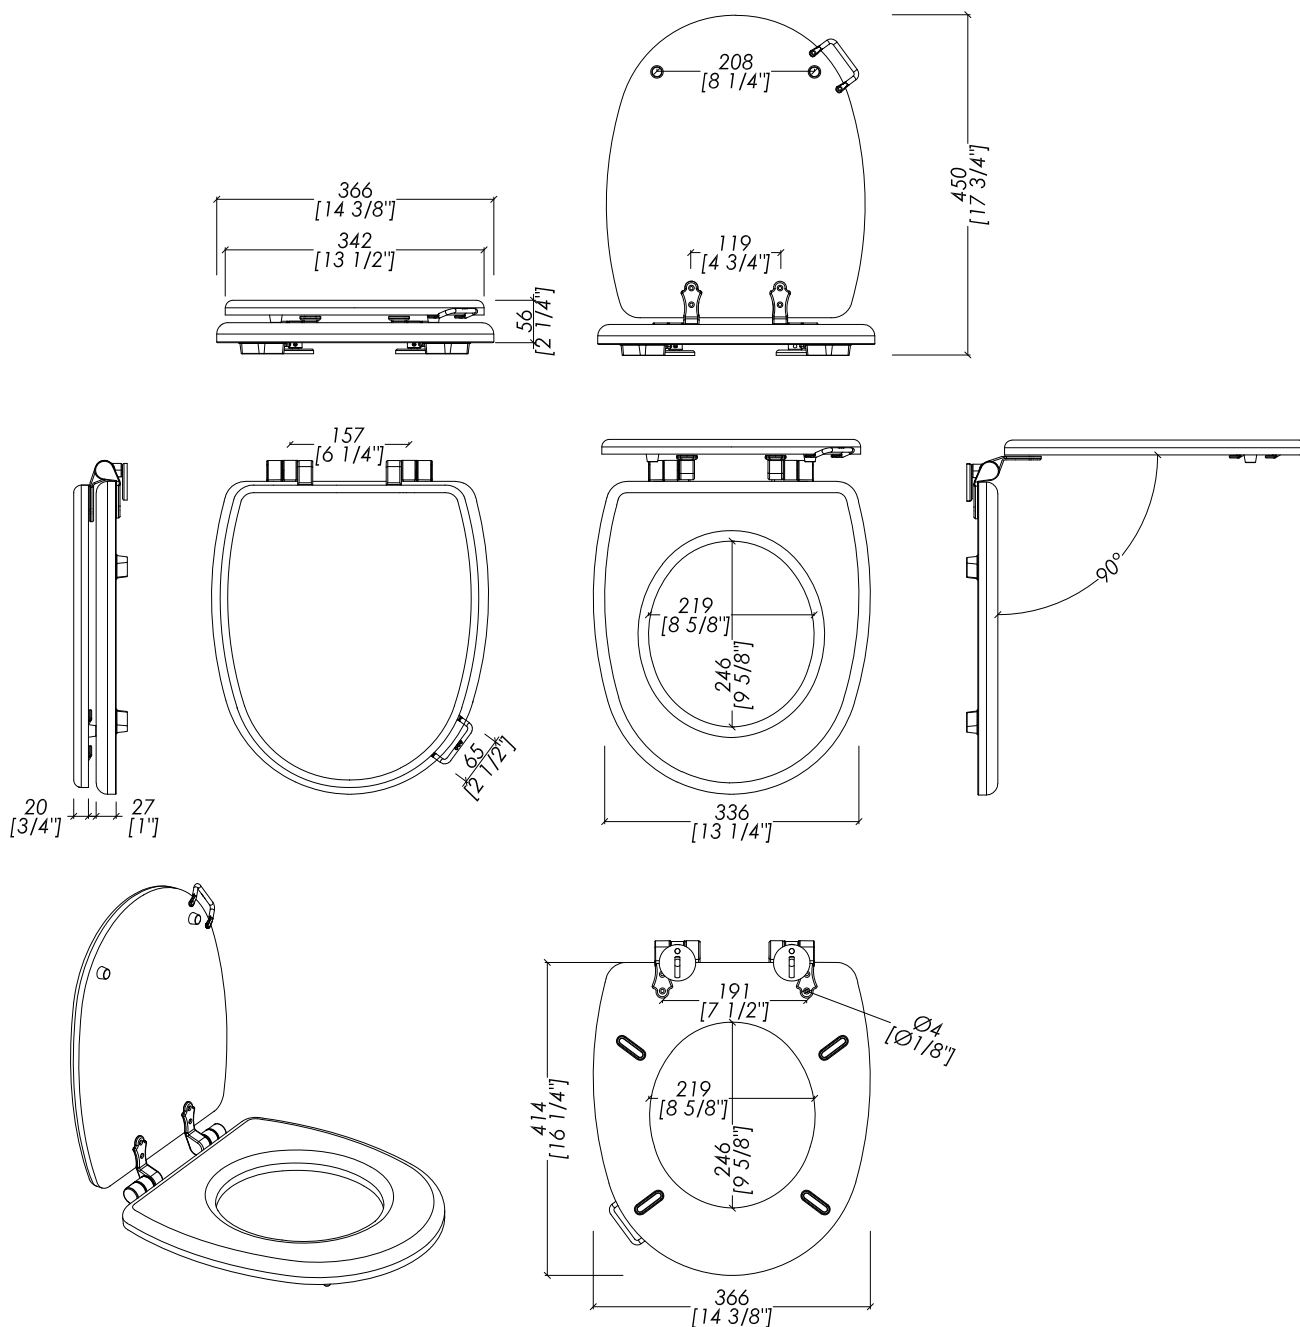

> WALL-HUNG WC PAN
 > MATERIAL > ceramic
 FINISH: white
 > TOLERANCE: $\pm 2\% \geq 29$ 1/2" inch; $\pm 5\% \leq 29$ 1/2" inch
 > PACKAGING SIZE: inch 22 1/2"x 14 5/8"x 18 1/2"H
 > WEIGHT: 35.3 Lbs
 > FLOW RATE: flow rate (gallons per flush) depends on the wall mounted cistern (Geberit - Grohe - Tece - Pucci - Viega - Valsir)

*Soft-close hinge

updating 01|2023

3|BSEBIAROCR; 3|BSEBIARO; 3|BSEBIARONK

- > SEDILE LISTRATO IN MDF VERNICIATO BIANCO
- > MATERIALE > MDF
- > FINITURA: cromo | oro chiaro | nickel lucido
- > TOLLERANZA: $\pm 3\%$
- > DIMENSIONE IMBALLO: mm 560x400x80H
- > PESO: 4.6 Kg

N.B. All measurements are in millimetres/inch. This drawing is property of Devon&Devon. It may not be reproduced or transmitted to third parties without authorization.

Devon&Devon

BLUES - ROSE

*Cerniera soft-close

*Soft-close hinge

updating 02|2023

3|BDEQUEROCR; 3|BSEQUERO; 3|BSEQUERONK / 3|BSEWENROCR; 3|BSEWENRO; 3|BSEWENRONK

- > SEDILE QUERCIA MASSELLO / MASSELLO TINTA SCURA
- > MATERIALE > MASSELLO QUERCIA / QUERCIA TINTA SCURA
- > FINITURA: cromo | oro chiaro | nickel lucido
- > TOLLERANZA: ± 3 %
- > DIMENSIONE IMBALLO: mm 560x400x80H
- > PESO: 4.4 Kg