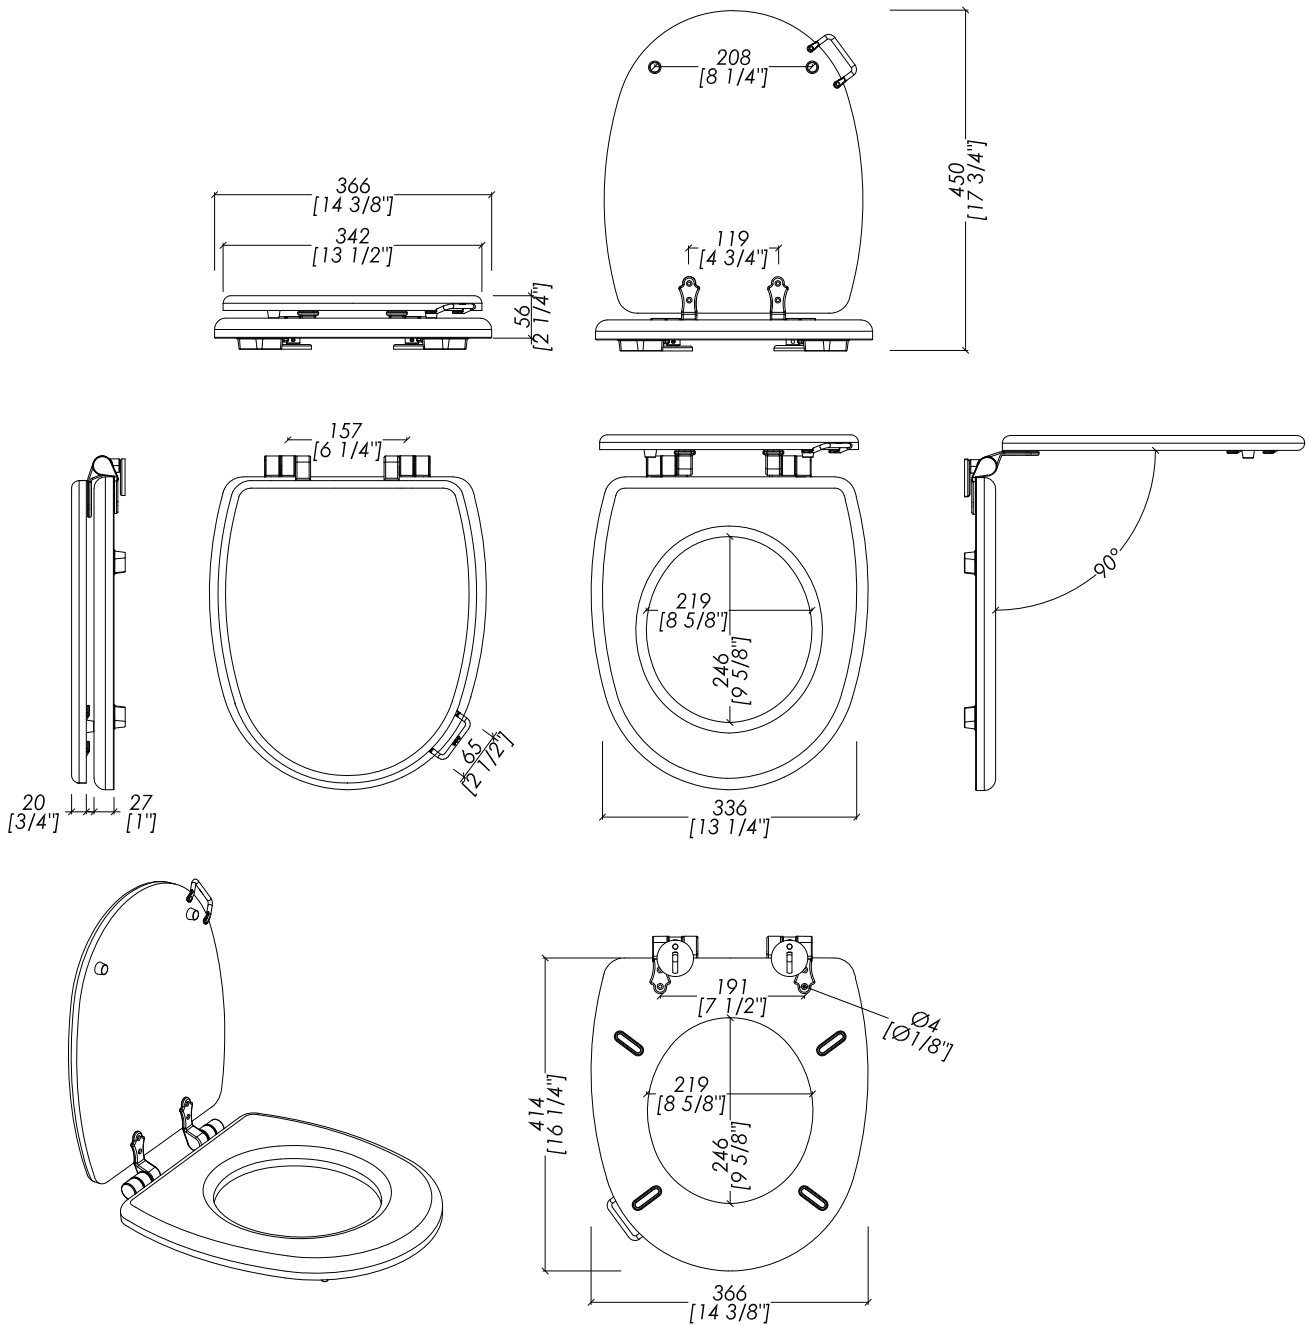

Devon&Devon

BLUES - ROSE

*Cerniera soft-close

*Soft-close hinge

updating 01|2025

ROSE_SEDMASBIACR; ROSE_SEDMASBIAOT; ROSE_SEDMASBIANK; ROSE_SEDMASBIABR; ROSE_SEDMASWENCR; ROSE_SEDMASWENOT;
ROSE_SEDMASWENNK; ROSE_SEDMASWENBR; ROSE_SEDMASQUECR; ROSE_SEDMASQUEOT; ROSE_SEDMASQUENK; ROSE_SEDMASQUEBR

- > SEDILE IN LEGNO MASSELLO TINTA BIANCA/SCURA/MIELE
- > MATERIALE > FRASSINO
- > FINITURA: cromo | oro chiaro | nickel lucido | bronzo
- > TOLLERANZA: ± 3 %
- > DIMENSIONE IMBALLO: mm 560x400x80H
- > PESO: 4.4 Kg

- > SOLID WOOD WHITE/DARK/HONEY STAINED TOILET SEAT
- > MATERIAL > ASH
- > FINISH: chrome | light gold | polished nickel | bronze
- > TOLERANCE: ± 3 %
- > PACKAGING SIZE: inch 22"X 15 3/4"x 3 1/8" H
- > WEIGHT: 9.7 Lbs

N.B. Tutte le misure sono in millimetri/pollici. Questo disegno è di proprietà Devon&Devon.
Non può essere riprodotto o trasmesso a terzi senza autorizzazione.

N.B. All measurements are in millimetres/inch. This drawing is property of Devon&Devon.
It may not be reproduced or transmitted to third parties without authorization.