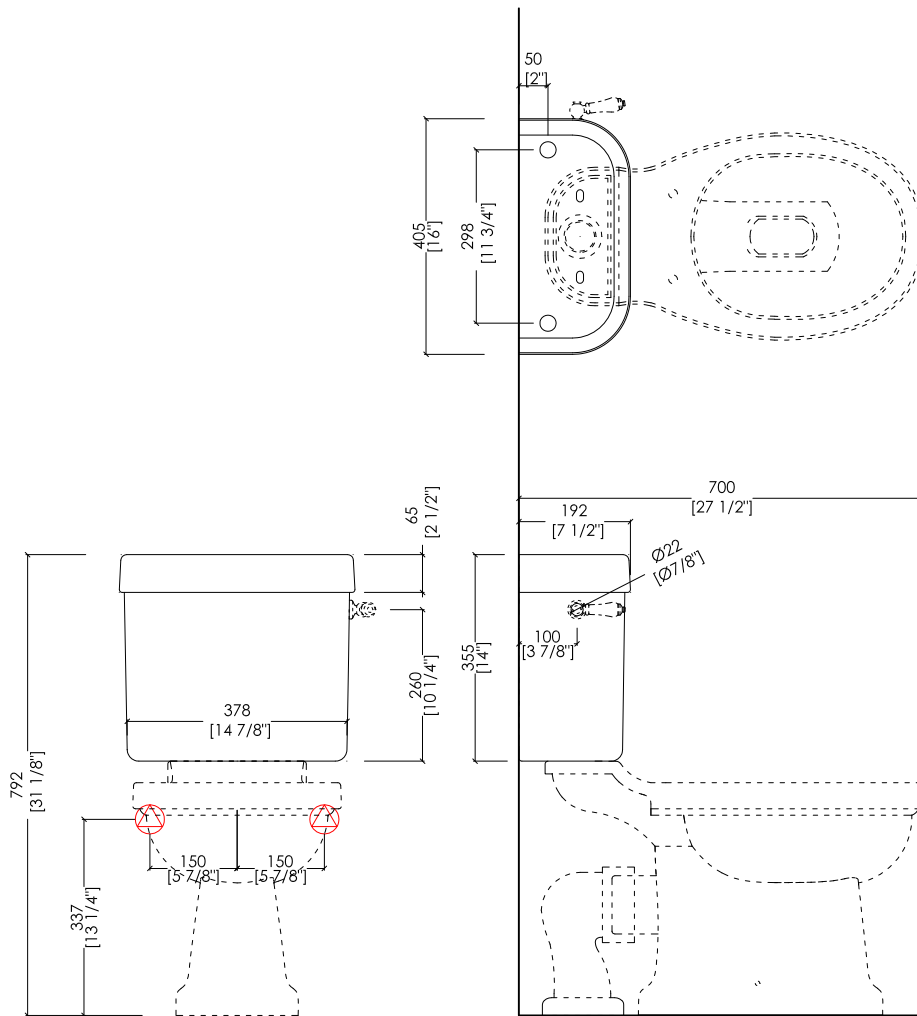

Devon&Devon

BLUES

PREDISPOSIZIONE PER ADDUZIONE ACQUA

POSITION FOR WATER INLET

updating 01|2021

IBCMBLUES

- > CASSETTA MONOBLOCCO
- > MATERIALE ▶ ceramica
- FINITURA: bianco
- > PORTATA: 6/3 l per scarico
- > TOLLERANZA: ± 2% ≥ 750 mm; ± 5% ≤ 750 mm
- > DIMENSIONE IMBALLO: mm 445x220x410H
- > PESO: 14,2 Kg

- > CLOSED COUPLED CISTERN
- > MATERIAL ▶ ceramic
- FINISH: white
- > FLOW RATE: 16/0.8 GPF
- > TOLERANCE: ± 2% ≥ 29 1/2" inch; ± 5% ≤ 29 1/2" inch
- > PACKAGING SIZE: inch 17 1/2"x 8 5/8"x 16 1/8"H
- > WEIGHT: 31.3 Lbs

N.B. Tutte le misure sono in millimetri/pollici. Questo disegno è di proprietà Devon&Devon. Non può essere riprodotto o trasmesso a terzi senza autorizzazione.

N.B. All measurements are in millimetres/inch. This drawing is property of Devon&Devon. It may not be reproduced or transmitted to third parties without authorization.