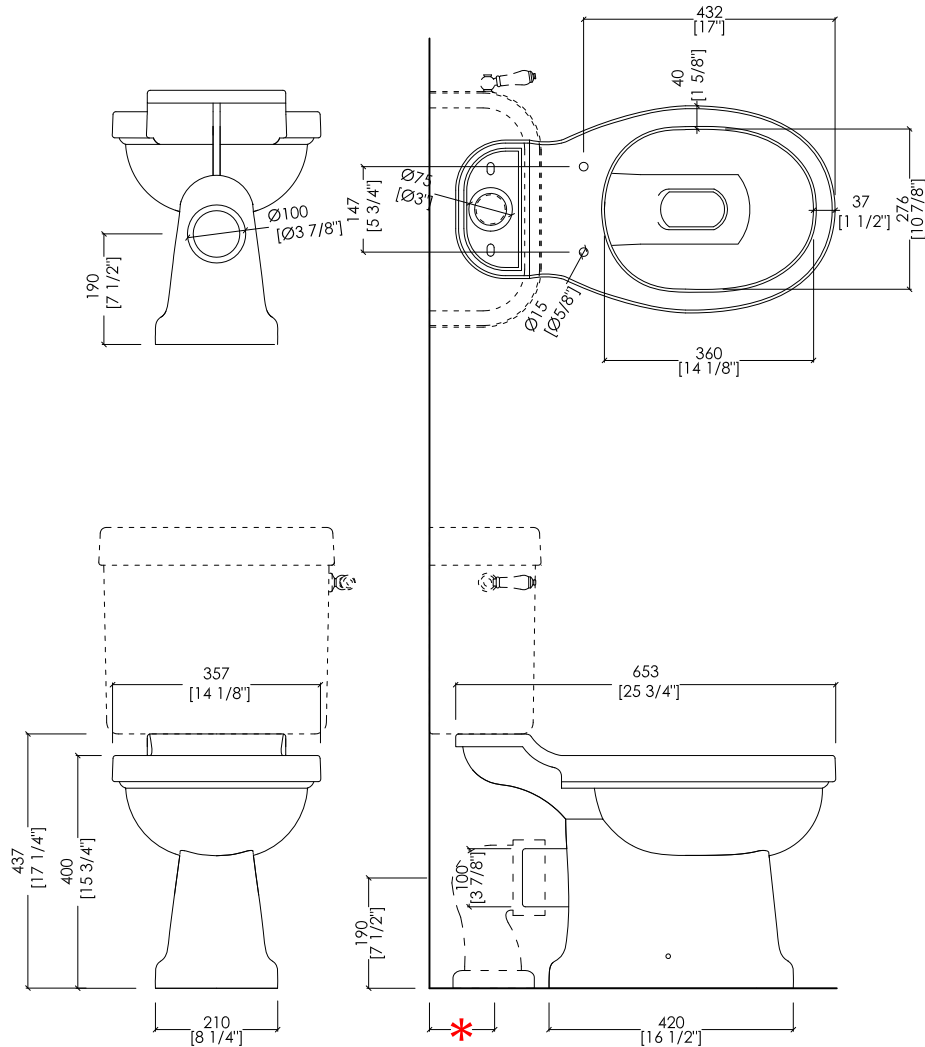

## BLUES

\* VASO CON CASSETTA MONOBLOCCO: 100MM  
 • PREDISPOSIZIONE SCARICO CON DIAMETRO MM 100 A FILO PAVIMENTO/MURO

\* WC WITH CLOSE COUPLED CISTERN: 100MM (3 7/8" inch)  
 • POSITION FOR 100 MM (3 7/8" inch) DIAMETER DRAIN ON EDGE OF FLOORING/WALL

updating 01|2021

IBWCBLUES

> VASO PER CASSETTA ALTA E MONOBLOCCO  
 > MATERIALE > ceramica  
 FINITURA: bianco  
 > PORTATA: 6/3 l per scarico  
 > TOLLERANZA:  $\pm 2\% \geq 750$  mm;  $\pm 5\% \leq 750$  mm  
 > DIMENSIONE IMBALLO: mm 660x370x480H  
 > PESO: 20,5 Kg

> WC PAN FOR HIGH LEVEL AND CLOSE COUPLED CISTERN  
 > MATERIAL > ceramic  
 FINISH: white  
 > FLOW RATE: 1.6/0.8 GPF  
 > TOLERANCE:  $\pm 2\% \geq 29 1/2$ " inch;  $\pm 5\% \leq 29 1/2$ " inch  
 > PACKAGING SIZE: inch 26" x 14 5/8" x 18 7/8" H  
 > WEIGHT: 45.2 Lbs

- > SOLID WOOD WHITE/DARK/HONEY STAINED TOILET SEAT
- > MATERIAL > ASH
- > FINISH: chrome | light gold | polished nickel | bronze
- > TOLERANCE: ± 3 %
- > PACKAGING SIZE: inch 22"X 15 3/4"x 3 1/8" H
- > WEIGHT: 9.7 Lbs