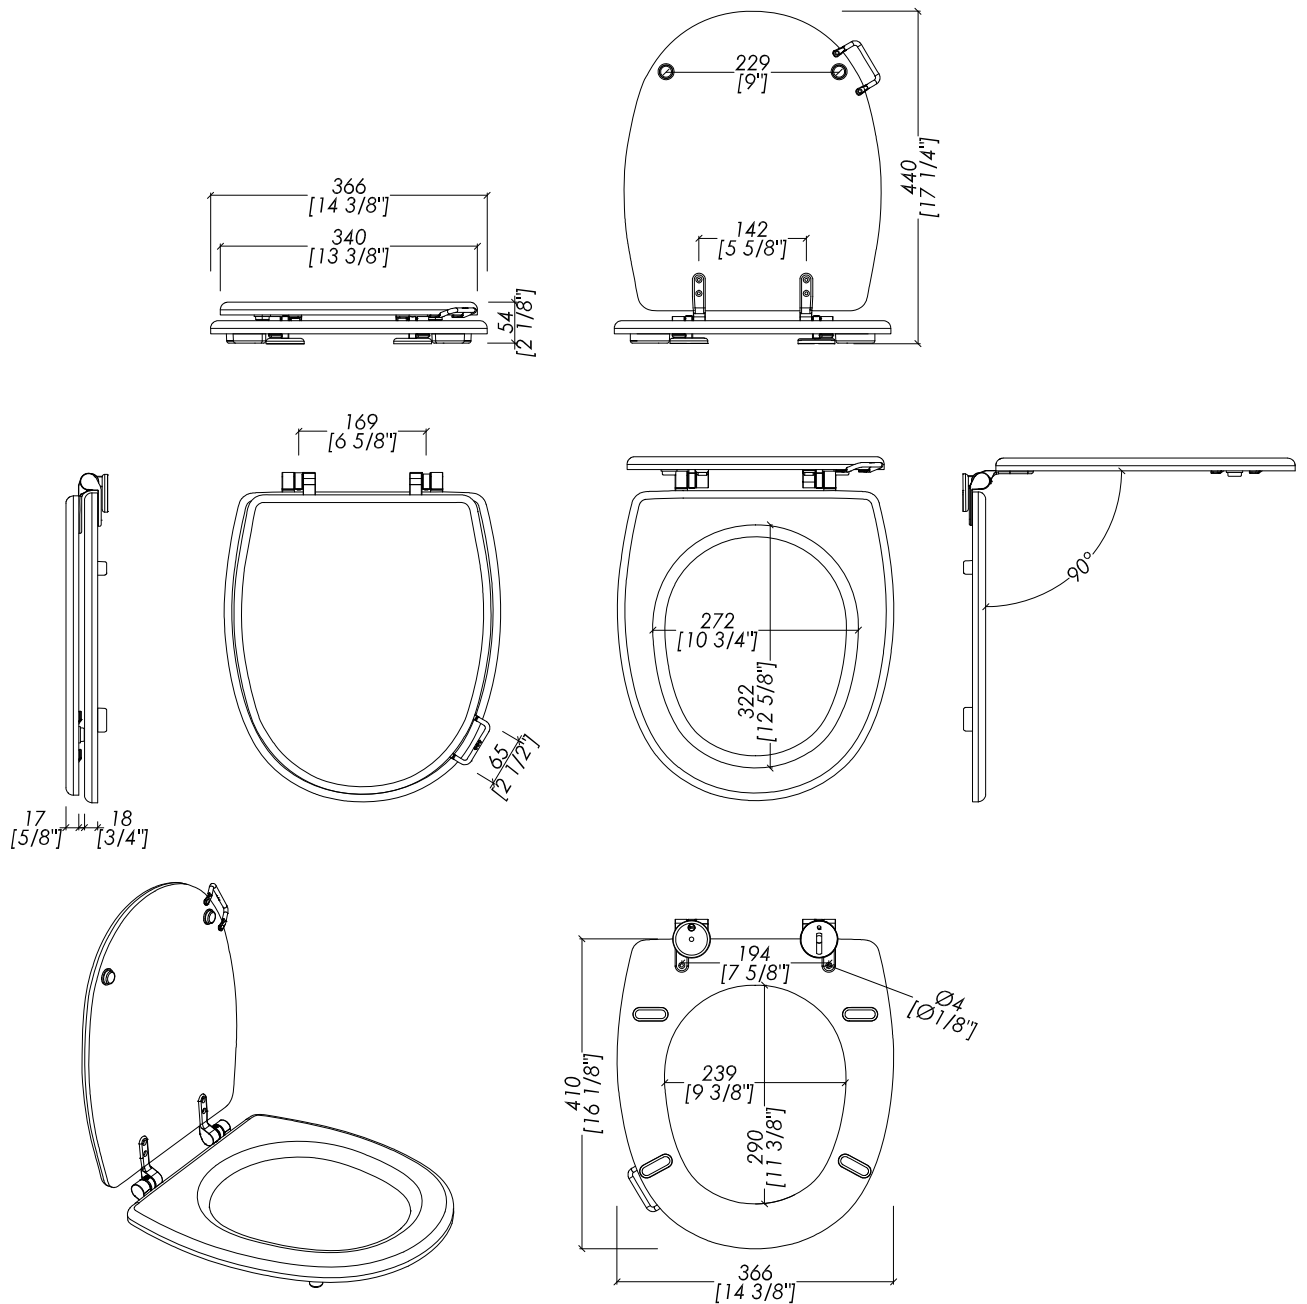

Devon&Devon

BLUES - ROSE

*Cerniera soft-close

*Soft-close hinge

updating 01|2023

SEBIAROCR; SEBIAROOT; SEBIARONK

- > SEDILE IN POLIESTERE
- > MATERIALE > Poliestere
- > FINITURA: cromo | oro chiaro | nickel lucido
- > TOLLERANZA: $\pm 3\%$
- > DIMENSIONE IMBALLO: mm 560x400x80H
- > PESO: 3,5 Kg

N.B. Tutte le misure sono in millimetri/pollici. Questo disegno è di proprietà Devon&Devon. Non può essere riprodotto o trasmesso a terzi senza autorizzazione.

- > BLUES POLYESTER SEAT
- > MATERIAL > Poliestere
- > FINISH: chrome | light gold | polished nickel
- > TOLERANCE: $\pm 3\%$
- > PACKAGING SIZE: inch 22"X 15 3/4"x 3 1/8" H
- > WEIGHT: 7.7 Lbs

N.B. All measurements are in millimetres/inch. This drawing is property of Devon&Devon. It may not be reproduced or transmitted to third parties without authorization.