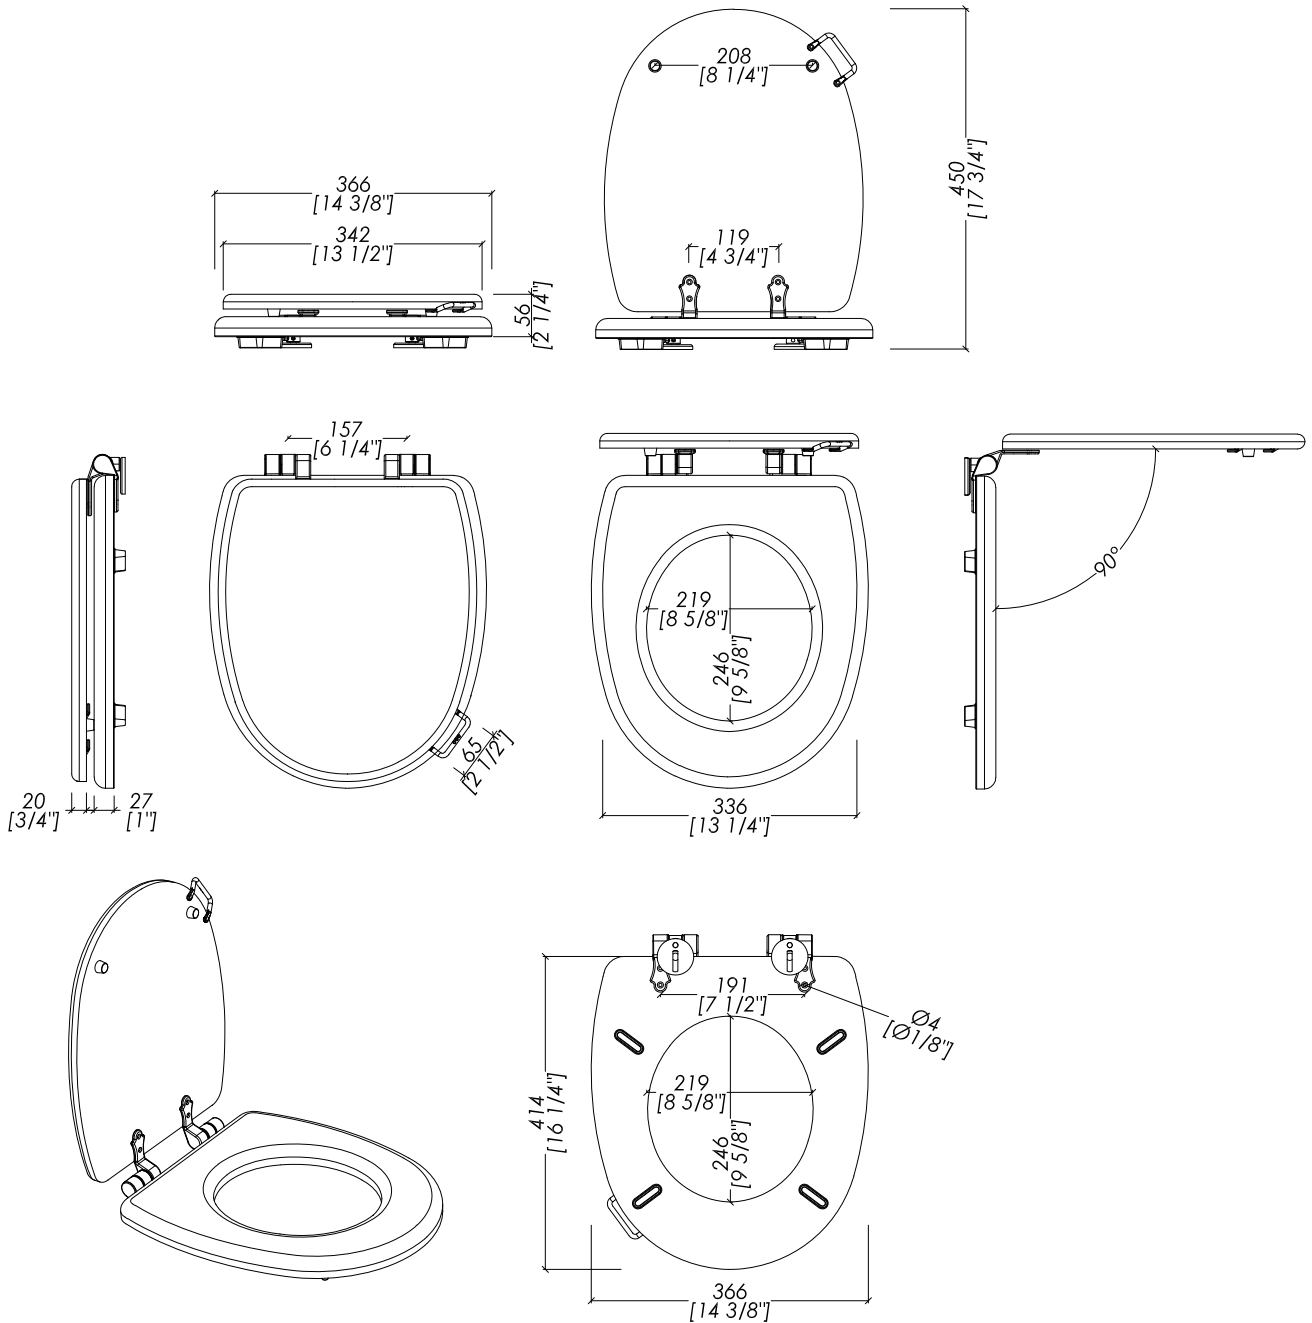

> WC PAN FOR HIGH LEVEL AND CLOSE COUPLED CISTERN
 > MATERIAL > ceramic
 FINISH: white
 > FLOW RATE: 1.6/0.8 GPF
 > TOLERANCE: $\pm 2\% \geq 29 1/2$ " inch; $\pm 5\% \leq 29 1/2$ " inch
 > PACKAGING SIZE: inch 26"x 14 5/8"x 18 7/8"H
 > WEIGHT: 45.2 Lbs

*Soft-close hinge

updating 01|2023

3|BSEBIAROCR; 3|BSEBIARO; 3|BSEBIARONK

- > SEDILE LISTRATO IN MDF VERNICIATO BIANCO
- > MATERIALE > MDF
- > FINITURA: cromo | oro chiaro | nickel lucido
- > TOLLERANZA: ± 3 %
- > DIMENSIONE IMBALLO: mm 560x400x80H
- > PESO: 4.6 Kg

N.B. All measurements are in millimetres/inch. This drawing is property of Devon&Devon. It may not be reproduced or transmitted to third parties without authorization.

Devon&Devon

BLUES - ROSE

*Cerniera soft-close

N.B. All measurements are in millimetres/inch. This drawing is property of Devon&Devon. It may not be reproduced or transmitted to third parties without authorization.