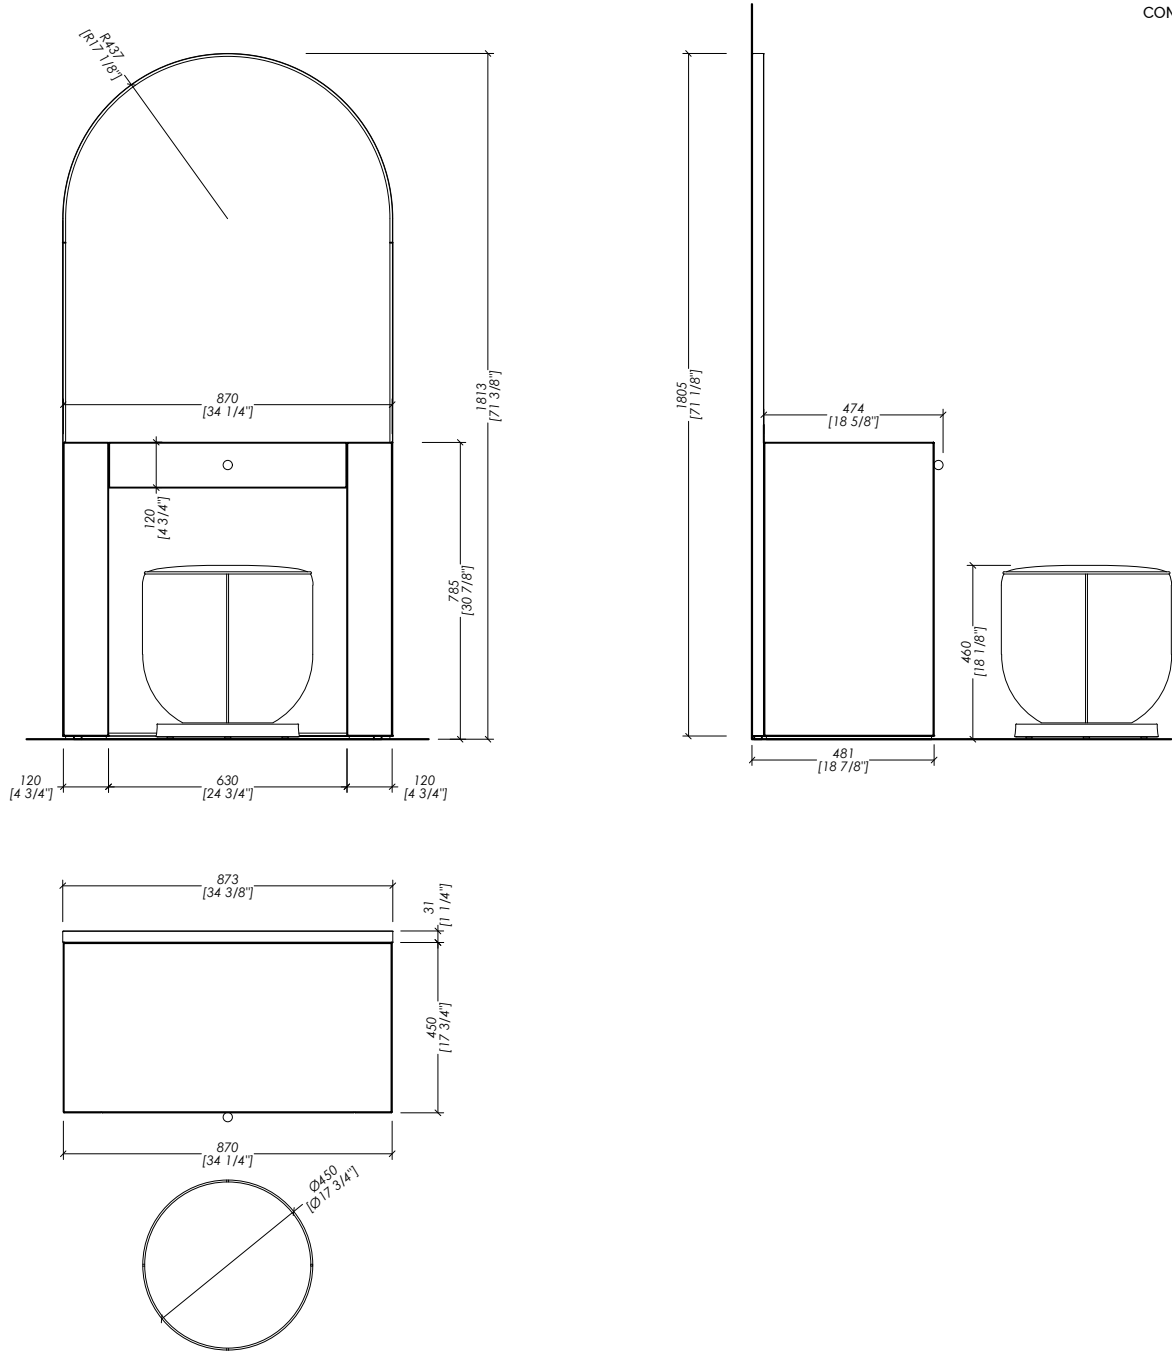

Devon&Devon

BLOSSOM | ZEN VANITY TABLE - POUF DAHLIA - DAHLIA MIRROR

Design by Marcel Wanders

COMPOSIZIONE C
COMPOSITION C

updating 01|2022

- > MOBILE TRUCCO
- > CORNICE SPECCHIO | BASE MOBILE | BASE POUF | MANIGLIE > oro satinato protetto semi lucido
- > MOBILE > legno con applicazione vinilica
- FINITURA: blossom black&white | blossom dark | blossom inverted | blossom light | zen white | zen pink | zen grey
- > INTERNO CASSETTO > legno laccato opaco
- > VASSOIO ESTRAIBILE | POUF > velluto beige | velluto avorio
- > TOLLERANZA: ± 1 %
- > IMBALLO: mm -- H -- Kg (mobile trucco)
- > IMBALLO: mm -- H -- Kg (specchio)
- > IMBALLO: mm 520x520x530H - - - Kg (pouf)

N.B. Tutte le misure sono in millimetri/pollici. Questo disegno è di proprietà Devon&Devon. Non può essere riprodotto o trasmesso a terzi senza autorizzazione.

- > VANITY TABLE
- > MIRROR FRAME | VANITY BASE | BASE POUF | HANDLES > semi-polished lacquered satin gold
- > VANITY > wood with vinyl application
- FINISH: blossom black&white | blossom dark | blossom inverted | blossom light | zen white | zen pink | zen grey
- > DRAWER INTERIOR > matt wood
- > REMOVABLE TRAY | POUF > beige velvet | ivory velvet
- > TOLERANCE: ± 1 %
- > PACKAGING: inch -- H -- Lbs (vanity table)
- > PACKAGING: inch -- H -- Lbs (mirror)
- > PACKAGING: inch 20 1/2"x20 1/2"x20 7/8"H- - - Lbs (pouf)

N.B. All measurements are in millimetres/inch. This drawing is property of Devon&Devon. It may not be reproduced or transmitted to third parties without authorization.