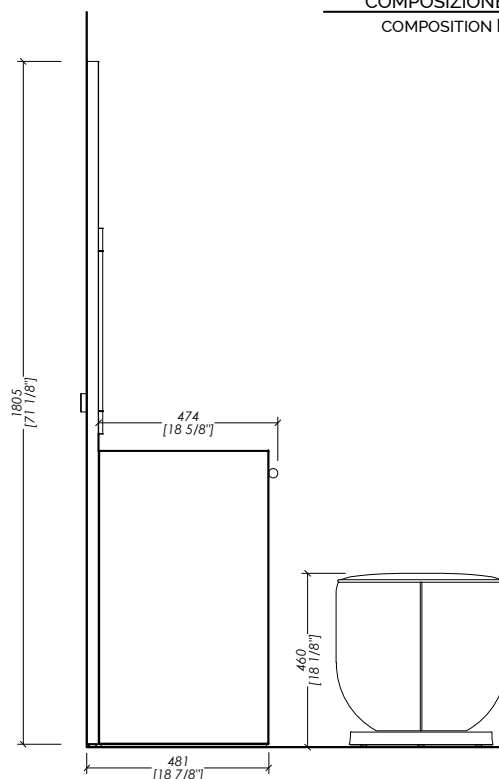

Devon&Devon

BLOSSOM | ZEN VANITY TABLE - MIRROR - POUF DAHLIA

Design by Marcel Wanders

COMPOSIZIONE B
COMPOSITION B

updating 01|2022

- > MOBILE TRUCCO
- > CORNICE SPECCHIO | BASE MOBILE | BASE POUF | MANIGLIE > oro satinato protetto semi lucido
- > MOBILE | ANTE SPECCHIO > legno con applicazione vinilica
- FINITURA: blossom black&white | blossom dark | blossom inverted | blossom light | zen white | zen pink | zen grey
- > INTERNO CASSETTO > legno laccato opaco
- > VASSOIO ESTRAIBILE | POUF > velluto beige | velluto avorio
- > TOLLERANZA: ± 1 %
- > IMBALLO: mm -- H -- Kg (mobile trucco)
- > IMBALLO: mm -- H -- Kg (specchio)
- > IMBALLO: mm 520x520x530H -- Kg (pouf)

N.B. Tutte le misure sono in millimetri/pollici. Questo disegno è di proprietà Devon&Devon. Non può essere riprodotto o trasmesso a terzi senza autorizzazione.

- > VANITY TABLE
- > MIRROR FRAME | VANITY BASE | BASE POUF | HANDLES > semi-polished lacquered satin gold
- > VANITY | MIRROR DOORS > wood with vinyl application
- FINISH: blossom black&white | blossom dark | blossom inverted | blossom light | zen white | zen pink | zen grey
- > DRAWER INTERIOR > matt wood
- > REMOVABLE TRAY | POUF > beige velvet | ivory velvet
- > TOLERANCE: ± 1 %
- > PACKAGING: inch -- H -- Lbs (vanity table)
- > PACKAGING: inch -- H -- Lbs (mirror)
- > PACKAGING: inch 20 1/2"x20 1/2"x20 7/8"H -- Lbs (pouf)

N.B. All measurements are in millimetres/inch. This drawing is property of Devon&Devon. It may not be reproduced or transmitted to third parties without authorization.