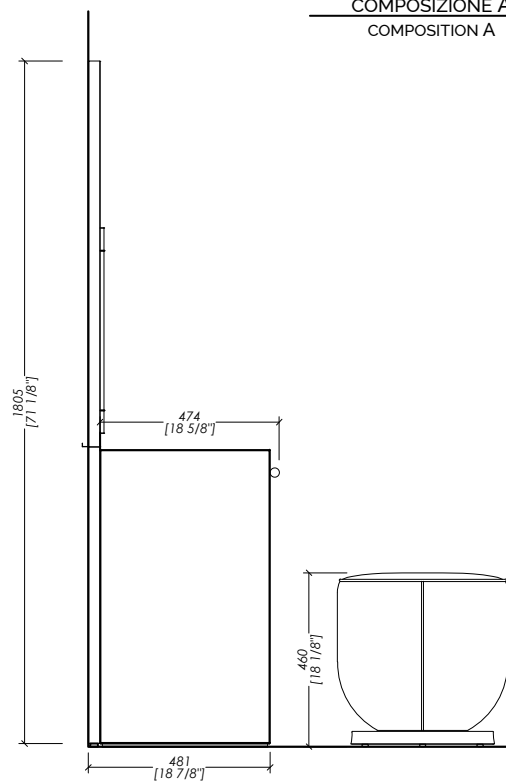

Devon&Devon

BLOSSOM | ZEN VANITY TABLE - MIRROR - POUF DAHLIA

Design by Marcel Wanders

COMPOSIZIONE A
COMPOSITION A

updating 01|2022

- > MOBILE TRUCCO
- > CORNICE SPECCHIO | BASE MOBILE | BASE POUF | MANIGLIE > oro satinato protetto semi lucido
- > MOBILE | ANTE SPECCHIO > legno con applicazione vinilica
- FINITURA: blossom black&white | blossom dark | blossom inverted | blossom light | zen white | zen pink | zen grey
- > INTERNO CASSETTO > legno laccato opaco
- > VASSOIO ESTRAIBILE | POUF > velluto beige | velluto avorio
- > TOLLERANZA: ± 1 %
- > IMBALLO: mm -- H -- Kg (mobile trucco)
- > IMBALLO: mm -- H -- Kg (specchio)
- > IMBALLO: mm 520x520x530H - -- Kg (pouf)

N.B. Tutte le misure sono in millimetri/pollici. Questo disegno è di proprietà Devon&Devon. Non può essere riprodotto o trasmesso a terzi senza autorizzazione.

- > VANITY TABLE
- > MIRROR FRAME | VANITY BASE | BASE POUF | HANDLES > semi-polished lacquered satin gold
- > VANITY | MIRROR DOORS > wood with vinyl application
- FINISH: blossom black&white | blossom dark | blossom inverted | blossom light | zen white | zen pink | zen grey
- > DRAWER INTERIOR > matt wood
- > REMOVABLE TRAY | POUF > beige velvet | ivory velvet
- > TOLERANCE: ± 1 %
- > PACKAGING: inch -- H -- Lbs (vanity table)
- > PACKAGING: inch -- H -- Lbs (mirror)
- > PACKAGING: inch 20 1/2"x20 1/2"x20 7/8"H - -- Lbs (pouf)

N.B. All measurements are in millimetres/inch. This drawing is property of Devon&Devon. It may not be reproduced or transmitted to third parties without authorization.