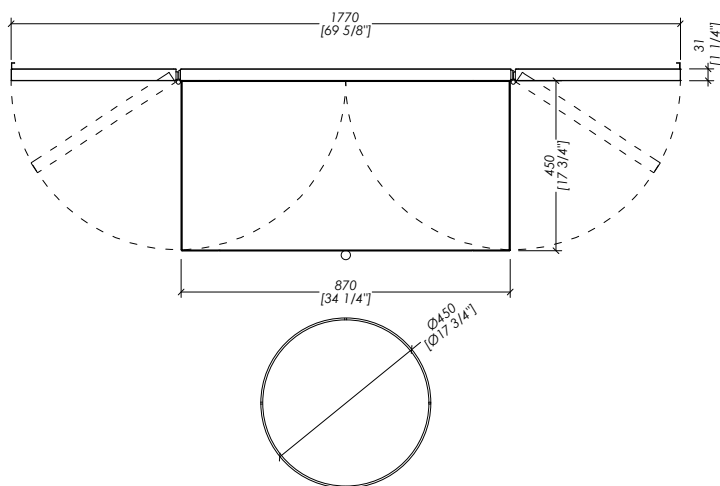

Devon&Devon

BLOSSOM | ZEN VANITY TABLE - MIRROR - POUF DAHLIA

Design by Marcel Wanders

COMPOSIZIONE B
COMPOSITION B

updating 01|2022

- > MOBILE TRUCCO
- > CORNICE SPECCHIO | BASE MOBILE | BASE POUF | MANIGLIE > oro satinato protetto semi lucido
- > MOBILE | ANTE SPECCHIO > legno con applicazione vinilica
- FINITURA: blossom black&white | blossom dark | blossom inverted | blossom light | zen white | zen pink | zen grey
- > INTERNO CASSETTO > legno laccato opaco
- > VASSOIO ESTRAIBILE | POUF > velluto beige | velluto avorio
- > TOLLERANZA: ± 1 %
- > IMBALLO: mm -- H -- Kg (mobile trucco)
- > IMBALLO: mm -- H -- Kg (specchio)
- > IMBALLO: mm 520x520x530H -- Kg (pouf)

N.B. Tutte le misure sono in millimetri/pollici. Questo disegno è di proprietà Devon&Devon. Non può essere riprodotto o trasmesso a terzi senza autorizzazione.

- > VANITY TABLE
- > MIRROR FRAME | VANITY BASE | BASE POUF | HANDLES > semi-polished lacquered satin gold
- > VANITY | MIRROR DOORS > wood with vinyl application
- FINISH: blossom black&white | blossom dark | blossom inverted | blossom light | zen white | zen pink | zen grey
- > DRAWER INTERIOR > matt wood
- > REMOVABLE TRAY | POUF > beige velvet | ivory velvet
- > TOLERANCE: ± 1 %
- > PACKAGING: inch -- H -- Lbs (vanity table)
- > PACKAGING: inch -- H -- Lbs (mirror)
- > PACKAGING: inch 20 1/2"x20 1/2"x20 7/8"H -- Lbs (pouf)

N.B. All measurements are in millimetres/inch. This drawing is property of Devon&Devon. It may not be reproduced or transmitted to third parties without authorization.