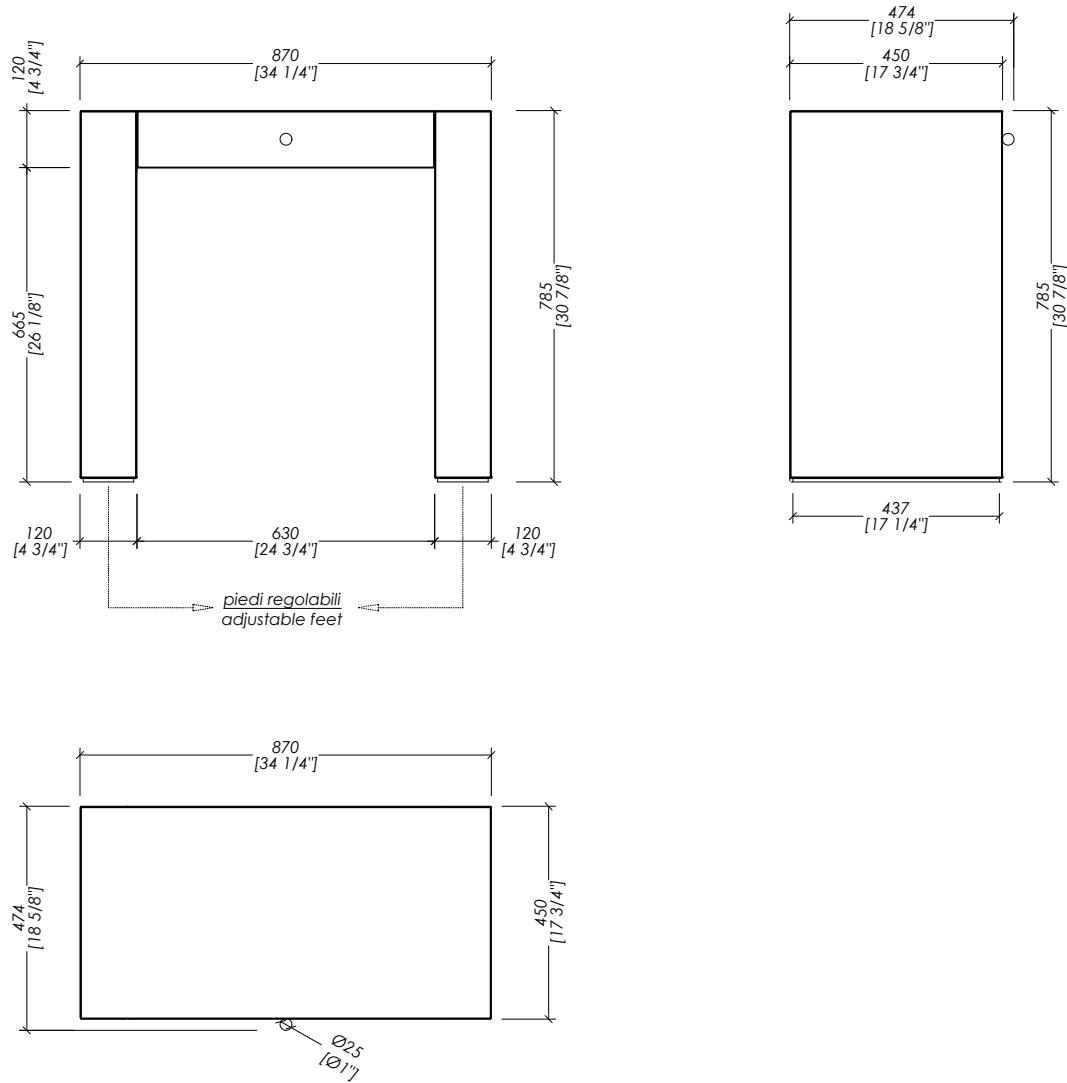

Devon&Devon

BLOSSOM | ZEN VANITY TABLE

Design by Marcel Wanders

updating 01|2022

BLOSBWVT108/OROSP; BLOSDKVT108/OROSP; BLOSINVT108/OROSP; BLOSLIVT108/OROSP;
ZENWHVT100/OROSP; ZENPKVT100/OROSP; ZENGRVT100/OROSP

- > MOBILE TRUCCO
- > BASE MOBILE | MANIGLIA > oro satinato protetto semi lucido
- > MOBILE > legno con applicazione vinilica
- FINITURA: blossom black&white | blossom dark | blossom inverted | blossom light | zen white | zen pink | zen grey
- > INTERNO CASSETTO > legno laccato opaco
- > VASSOIO ESTRAIBILE > velluto beige | velluto avorio
- > TOLLERANZA: ± 1 %
- > IMBALLO: mm -- H
- > PESO: -- Kg

N.B. Tutte le misure sono in millimetri/pollici. Questo disegno è di proprietà Devon&Devon. Non può essere riprodotto o trasmesso a terzi senza autorizzazione.

- > VANITY TABLE
- > VANITY BASE | HANDLE > semi-polished lacquered satin gold
- > VANITY > wood with vinyl application
- FINISH: blossom black&white | blossom dark | blossom inverted | blossom light | zen white | zen pink | zen grey
- > DRAWER INTERIOR > matt wood
- > REMOVABLE TRAY > beige velvet | ivory velvet
- > TOLERANCE: ± 1 %
- > PACKAGING: inch -- H
- > WEIGHT: -- Lbs

N.B. All measurements are in millimetres/inch. This drawing is property of Devon&Devon. It may not be reproduced or transmitted to third parties without authorization.