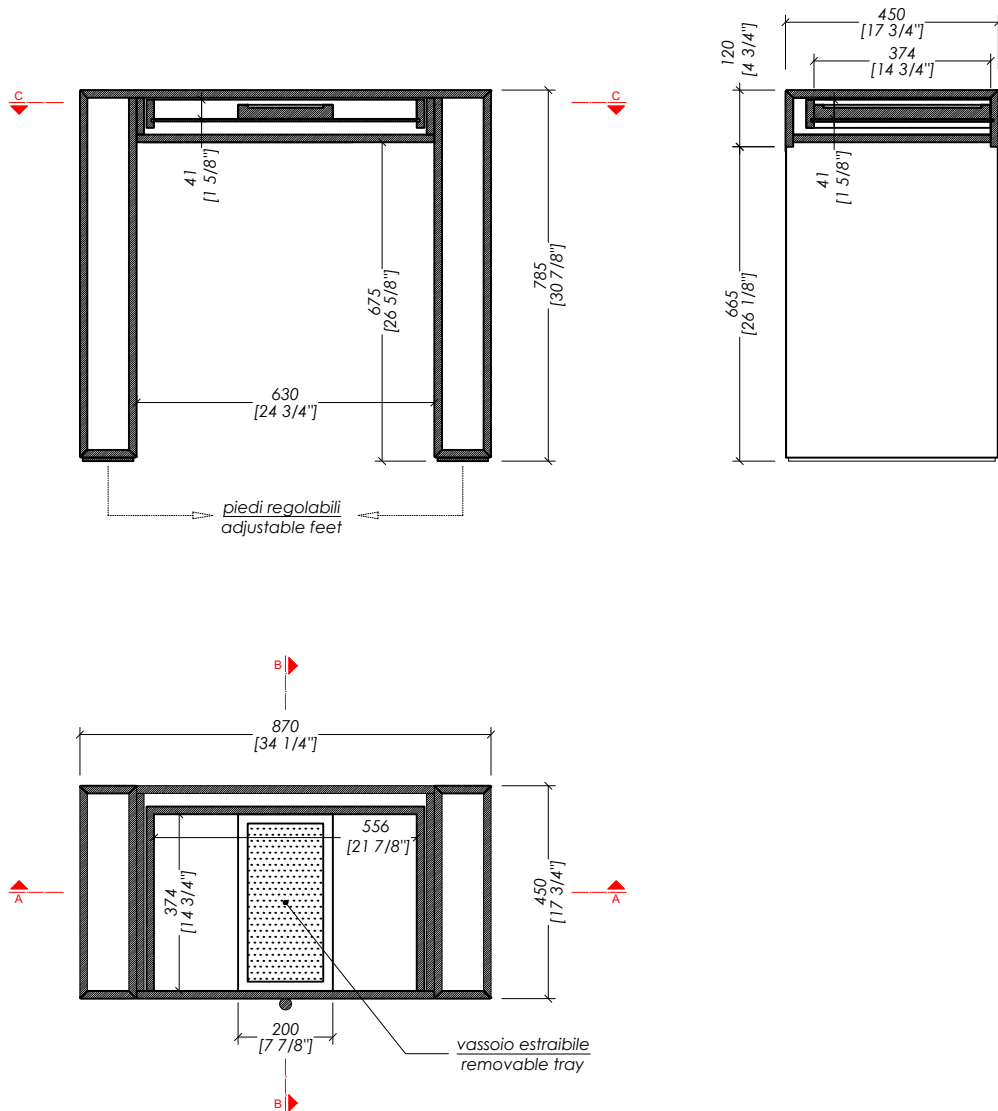

Devon&Devon

BLOSSOM | ZEN VANITY TABLE

Design by Marcel Wanders

updating 01|2022

BLOSBWVT108/OROSP; BLOSDKVT108/OROSP; BLOSINVT108/OROSP; BLOSLIVT108/OROSP;
ZENWHVT100/OROSP; ZENPKVT100/OROSP; ZENGRVT100/OROSP

- > MOBILE TRUCCO
- > BASE MOBILE | MANIGLIA > oro satinato protetto semi lucido
- > MOBILE > legno con applicazione vinilica
- FINITURA: blossom black&white | blossom dark | blossom inverted | blossom light | zen white | zen pink | zen grey
- > INTERNO CASSETTO > legno laccato opaco
- > VASSOIO ESTRAIBILE > velluto beige | velluto avorio
- > TOLLERANZA: ± 1 %
- > IMBALLO: mm -- H
- > PESO: -- Kg

N.B. Tutte le misure sono in millimetri/pollici. Questo disegno è di proprietà Devon&Devon. Non può essere riprodotto o trasmesso a terzi senza autorizzazione.

- > VANITY TABLE
- > VANITY BASE | HANDLE > semi-polished lacquered satin gold
- > VANITY > wood with vinyl application
- FINISH: blossom black&white | blossom dark | blossom inverted | blossom light | zen white | zen pink | zen grey
- > DRAWER INTERIOR > matt wood
- > REMOVABLE TRAY > beige velvet | ivory velvet
- > TOLERANCE: ± 1 %
- > PACKAGING: inch -- H
- > WEIGHT: -- Lbs

N.B. All measurements are in millimetres/inch. This drawing is property of Devon&Devon. It may not be reproduced or transmitted to third parties without authorization.