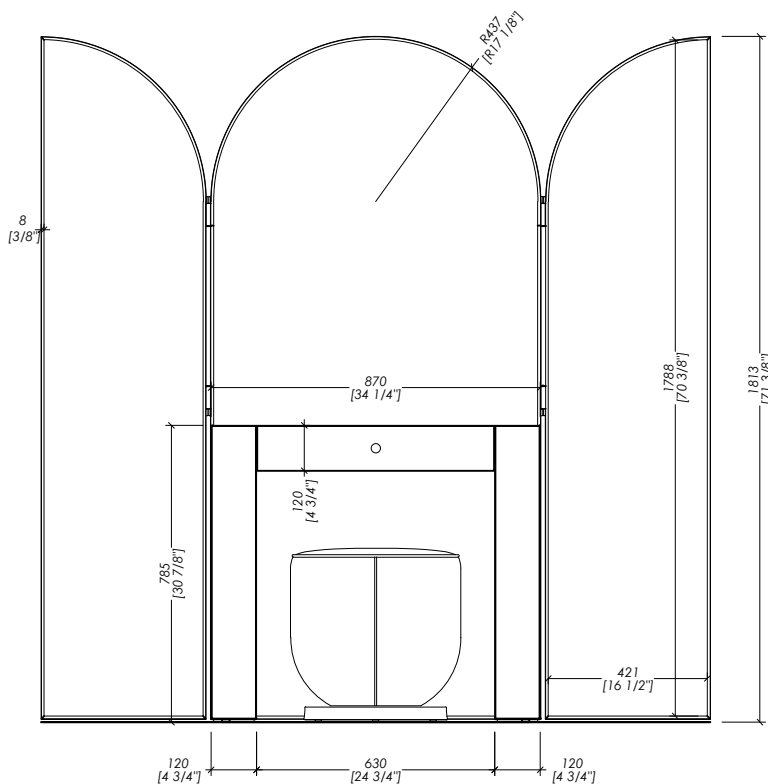

Devon&Devon

BLOSSOM | ZEN VANITY TABLE - MIRROR - POUF DAHLIA

Design by Marcel Wanders

COMPOSIZIONE B
COMPOSITION B

updating 01|2022

- > MOBILE TRUCCO
- > CORNICE SPECCHIO | BASE MOBILE | BASE POUF | MANIGLIE > oro satinato protetto semi lucido
- > MOBILE | ANTE SPECCHIO > legno con applicazione vinilica
- FINITURA: blossom black&white | blossom dark | blossom inverted | blossom light | zen white | zen pink | zen grey
- > INTERNO CASSETTO > legno laccato opaco
- > VASSOIO ESTRAIBILE | POUF > velluto beige | velluto avorio
- > TOLLERANZA: ± 1 %
- > IMBALLO: mm -- H -- Kg (mobile trucco)
- > IMBALLO: mm -- H -- Kg (specchio)
- > IMBALLO: mm 520x520x530H -- Kg (pouf)

N.B. Tutte le misure sono in millimetri/pollici. Questo disegno è di proprietà Devon&Devon. Non può essere riprodotto o trasmesso a terzi senza autorizzazione.

- > VANITY TABLE
- > MIRROR FRAME | VANITY BASE | BASE POUF | HANDLES > semi-polished lacquered satin gold
- > VANITY | MIRROR DOORS > wood with vinyl application
- FINISH: blossom black&white | blossom dark | blossom inverted | blossom light | zen white | zen pink | zen grey
- > DRAWER INTERIOR > matt wood
- > REMOVABLE TRAY | POUF > beige velvet | ivory velvet
- > TOLERANCE: ± 1 %
- > PACKAGING: inch -- H -- Lbs (vanity table)
- > PACKAGING: inch -- H -- Lbs (mirror)
- > PACKAGING: inch 20 1/2"x20 1/2"x20 7/8"H -- Lbs (pouf)

N.B. All measurements are in millimetres/inch. This drawing is property of Devon&Devon. It may not be reproduced or transmitted to third parties without authorization.