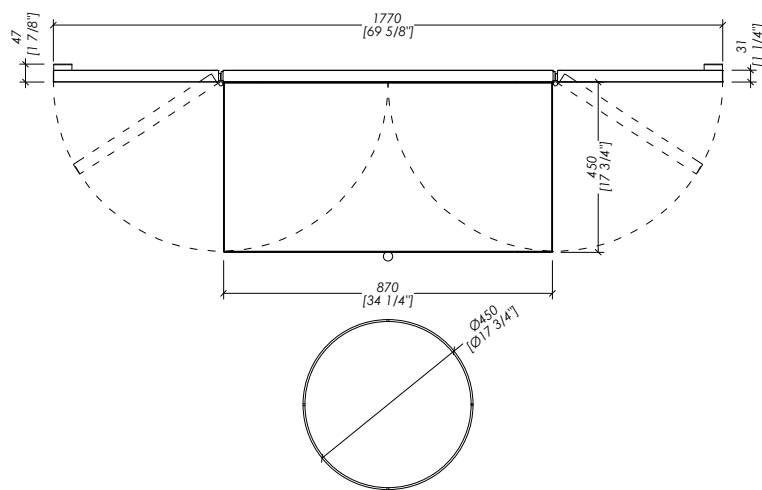

Devon&Devon

BLOSSOM | ZEN VANITY TABLE - MIRROR - POUF DAHLIA

Design by Marcel Wanders

COMPOSIZIONE A
COMPOSITION A

updating 01|2022

- > MOBILE TRUCCO
- > CORNICE SPECCHIO | BASE MOBILE | BASE POUF | MANIGLIE > oro satinato protetto semi lucido
- > MOBILE | ANTE SPECCHIO > legno con applicazione vinilica
- FINITURA: blossom black&white | blossom dark | blossom inverted | blossom light | zen white | zen pink | zen grey
- > INTERNO CASSETTO > legno laccato opaco
- > VASSOIO ESTRAIBILE | POUF > velluto beige | velluto avorio
- > TOLLERANZA: ± 1 %
- > IMBALLO: mm -- H -- Kg (mobile trucco)
- > IMBALLO: mm -- H -- Kg (specchio)
- > IMBALLO: mm 520x520x530H - -- Kg (pouf)

N.B. Tutte le misure sono in millimetri/pollici. Questo disegno è di proprietà Devon&Devon. Non può essere riprodotto o trasmesso a terzi senza autorizzazione.

- > VANITY TABLE
- > MIRROR FRAME | VANITY BASE | BASE POUF | HANDLES > semi-polished lacquered satin gold
- > VANITY | MIRROR DOORS > wood with vinyl application
- FINISH: blossom black&white | blossom dark | blossom inverted | blossom light | zen white | zen pink | zen grey
- > DRAWER INTERIOR > matt wood
- > REMOVABLE TRAY | POUF > beige velvet | ivory velvet
- > TOLERANCE: ± 1 %
- > PACKAGING: inch -- H -- Lbs (vanity table)
- > PACKAGING: inch -- H -- Lbs (mirror)
- > PACKAGING: inch 20 1/2"x20 1/2"x20 7/8"H - -- Lbs (pouf)

N.B. All measurements are in millimetres/inch. This drawing is property of Devon&Devon. It may not be reproduced or transmitted to third parties without authorization.