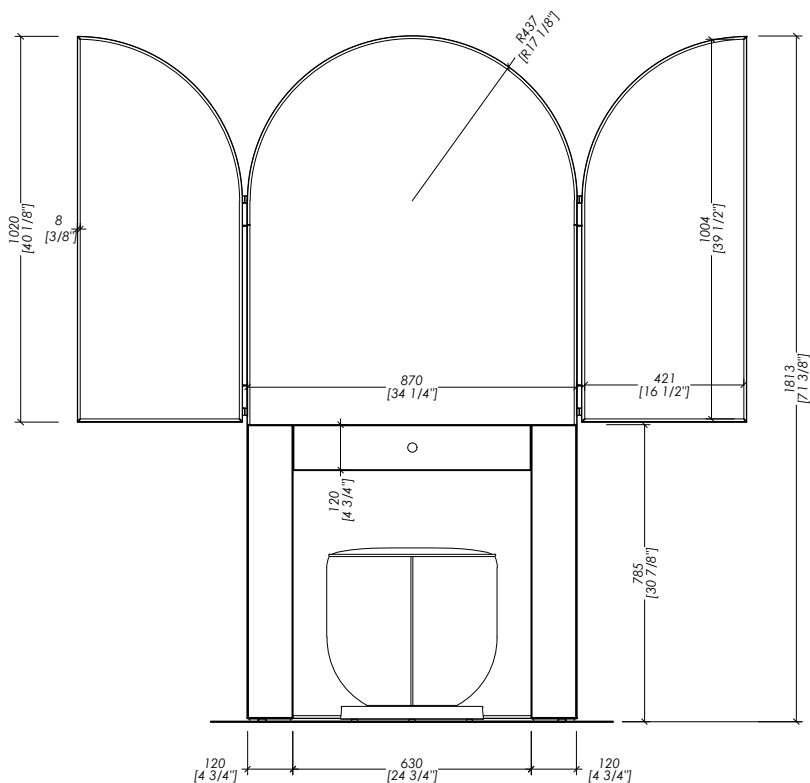

Devon&Devon

BLOSSOM | ZEN VANITY TABLE - MIRROR - POUF DAHLIA

Design by Marcel Wanders

COMPOSIZIONE A
COMPOSITION A

updating 01|2022

- > MOBILE TRUCCO
- > CORNICE SPECCHIO | BASE MOBILE | BASE POUF | MANIGLIE > oro satinato protetto semi lucido
- > MOBILE | ANTE SPECCHIO > legno con applicazione vinilica
- FINITURA: blossom black&white | blossom dark | blossom inverted | blossom light | zen white | zen pink | zen grey
- > INTERNO CASSETTO > legno laccato opaco
- > VASSOIO ESTRAIBILE | POUF > velluto beige | velluto avorio
- > TOLLERANZA: ± 1 %
- > IMBALLO: mm -- H -- Kg (mobile trucco)
- > IMBALLO: mm -- H -- Kg (specchio)
- > IMBALLO: mm 520x520x530H - -- Kg (pouf)

N.B. Tutte le misure sono in millimetri/pollici. Questo disegno è di proprietà Devon&Devon. Non può essere riprodotto o trasmesso a terzi senza autorizzazione.

- > VANITY TABLE
- > MIRROR FRAME | VANITY BASE | BASE POUF | HANDLES > semi-polished lacquered satin gold
- > VANITY | MIRROR DOORS > wood with vinyl application
- FINISH: blossom black&white | blossom dark | blossom inverted | blossom light | zen white | zen pink | zen grey
- > DRAWER INTERIOR > matt wood
- > REMOVABLE TRAY | POUF > beige velvet | ivory velvet
- > TOLERANCE: ± 1 %
- > PACKAGING: inch -- H -- Lbs (vanity table)
- > PACKAGING: inch -- H -- Lbs (mirror)
- > PACKAGING: inch 20 1/2"x20 1/2"x20 7/8"H - -- Lbs (pouf)

N.B. All measurements are in millimetres/inch. This drawing is property of Devon&Devon. It may not be reproduced or transmitted to third parties without authorization.