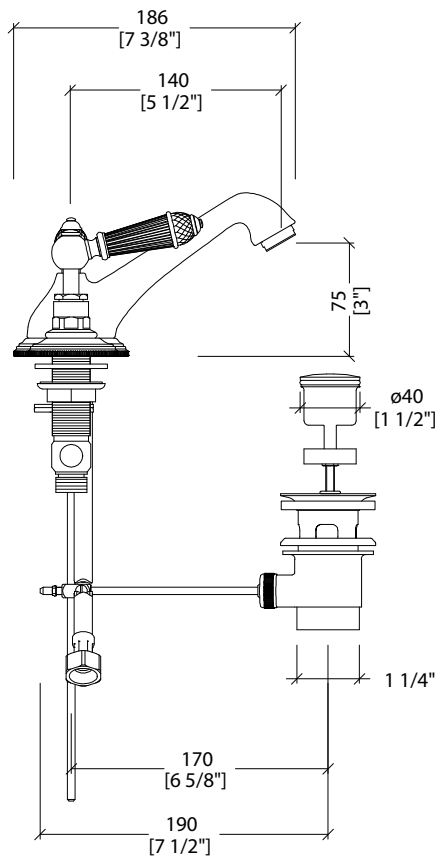

Devon&Devon

BLACK DIAMOND

> IMPORTANTE:
VEDI TABELLA COMPATIBILITÀ (pag. 3)

> IMPORTANT:
PLEASE SEE COMPATIBILITY TABLE (pag.3)

updating 01|2021

BLD76CR; BLD76OT; BLD76OR; BLD76NK; BLD76NKSA; BLD76NNE; BLD76AR; BLD76BR

> BATTERIA LAVABO 3 FORI CON SALTARELLO
> MATERIALE > ottone e cristallo nero
FINITURA: cromo | oro chiaro | oro rosa | nickel lucido | nickel satinato | nickel nero | antico rame | bronzo
> TOLLERANZA: ± 2 %
> DIMENSIONE IMBALLO: mm 500x160x155H
> PESO: 3,17 Kg

> 3 HOLES BASIN SET WITH POP-UP WASTE
> MATERIAL > brass and black crystal
FINISH: chrome | light gold | rose gold | polished nickel | satin nickel | black nickel | antique copper | bronze
> TOLERANCE: ± 2 %
> PACKAGING SIZE: inch 19 5/8"x6 1/4"x6 1/8"H
> WEIGHT: 7 Lbs

N.B. Tutte le misure sono in millimetri/pollici. Questo disegno è di proprietà Devon&Devon. Non può essere riprodotto o trasmesso a terzi senza autorizzazione.

N.B. All measurements are in millimetres/inch. This drawing is property of Devon&Devon. It may not be reproduced or transmitted to third parties without authorization.